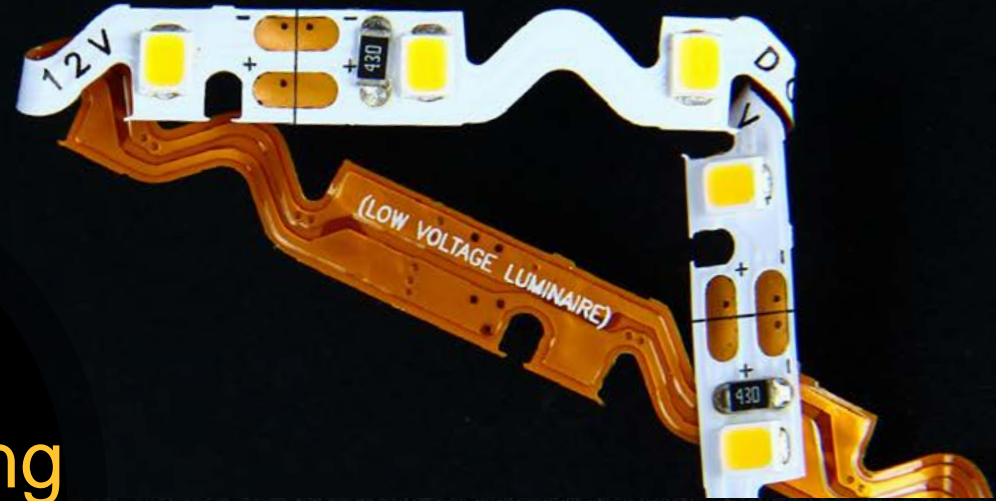

S-TYPE

ARBITRARY BENDING

LED STRIP LIGHT

Available colors

Arbitrary bending

S-type soft light strip, arbitrary bending to meet your needs for irregular spaces

Better display of luminous characters

Optional

Various combinations of 60-120 LEDs available

PCB

6mm or 8mm width PCB

Voltage

12V or 24V DC

SMD2835 high brightness LEDs, high CRI,
low light attenuation

Application

- ◉ Suitable for a wide range of applications including lightboxes, shop windows, billboards, display boards, etc.
- ◉ Widely used in hotels, shopping malls, furniture, cabinets, shelf, as decoration lighting, direct lighting or indirect lighting

TECHNICAL PARAMETERS

Model	CCT	Lumen (lm/m)	LED Qty. (LEDs/m)	LED Type	Rated watt (W/m)	CRI	Cutting Points (mm)	Beam angle (°)	Compatible Dimming Methods	IP	Ambient Temp	
SC-2835-03-SXX-XX-12-60-6-5M SC-2835-06-SXX-XX-24-60-6-5M		1200	60	2835	14.4	80/90	50 100	120	PWM/ 0-10V/ 1-10V/ DALI/DMX	IP20	-20°C to 45°C	
SC-2835-03-SXX-XX-12-60-8-5M SC-2835-06-SXX-XX-24-60-8-5M		2400K 2700K 3000K 3500K	1200	60	2835	14.4	80/90	50 100	120	PWM/ 0-10V/ 1-10V/ DALI/DMX	IP20	-20°C to 45°C
SC-2835-03-SXX-XX-12-72-6-5M SC-2835-06-SXX-XX-24-72-6-5M		4000K 5000K 6000K 6500K	1350	72	2835	14.4	80/90	41.67 83.3	120	PWM/ 0-10V/ 1-10V/ DALI/DMX	IP20	-20°C to 45°C
SC-2835-03-SXX-XX-12-120-6-5M SC-2835-06-SXX-XX-24-120-6-5M			1500	120	2835	14.4	80/90	25 50	120	PWM/ 0-10V/ 1-10V/ DALI/DMX	IP20	-20°C to 45°C

SC-2835-06-SXX-XX-24-120-6-5M

PACKAGING INFORMATION

LED Strip light

Anti-static bag

Packing box

Model	Reel size	M/roll	Carton packing Qty	Carton size
SC-2835-03-SXX-XX-12-60-6-5M/SC-2835-06-SXX-XX-24-60-6-5M	5000*6mm	5	50	590*325*211mm
SC-2835-03-SXX-XX-12-60-8-5M/SC-2835-06-SXX-XX-24-60-8-5M	5000*8mm	5	50	590*325*211mm
SC-2835-03-SXX-XX-12-72-6-5M/SC-2835-06-SXX-XX-24-72-6-5M	5000*6mm	5	50	590*325*211mm
SC-2835-03-SXX-XX-12-120-6-5M/SC-2835-06-SXX-XX-24-120-6-5M	5000*6mm	5	50	590*325*211mm