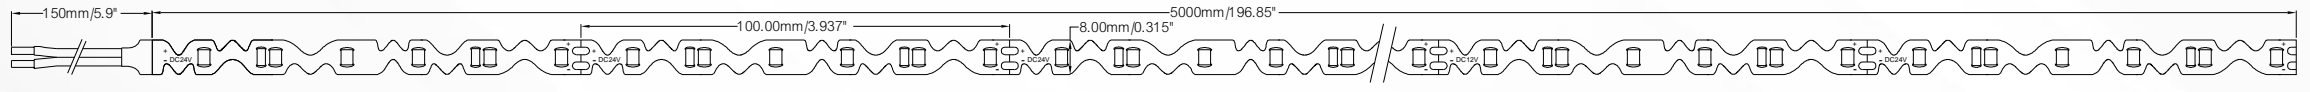

TECHNICAL PARAMETERS

Model	CCT	Lumen (lm/m)	LED Qty. (LEDs/m)	LED Type	Rated watt (W/m)	CRI	Cutting Points (mm)	Beam angle (°)	Compatible Dimming Methods	IP	Ambient Temp	
SC-2835-03-SXX-XX-12-60-6-5M SC-2835-06-SXX-XX-24-60-6-5M		1200	60	2835	14.4	80/90	50 100	120	PWM/ 0-10V/ 1-10V/ DALI/DMX	IP20	-20°C to 45°C	
SC-2835-03-SXX-XX-12-60-8-5M SC-2835-06-SXX-XX-24-60-8-5M		2400K 2700K 3000K 3500K	1200	60	2835	14.4	80/90	50 100	120	PWM/ 0-10V/ 1-10V/ DALI/DMX	IP20	-20°C to 45°C
SC-2835-03-SXX-XX-12-72-6-5M SC-2835-06-SXX-XX-24-72-6-5M		4000K 5000K 6000K 6500K	1350	72	2835	14.4	80/90	41.67 83.3	120	PWM/ 0-10V/ 1-10V/ DALI/DMX	IP20	-20°C to 45°C
SC-2835-03-SXX-XX-12-120-6-5M SC-2835-06-SXX-XX-24-120-6-5M			1500	120	2835	14.4	80/90	25 50	120	PWM/ 0-10V/ 1-10V/ DALI/DMX	IP20	-20°C to 45°C

DIMENSIONS (unit: mm/inch)

SC-2835-03-SXX-XX-12-60-6-5M

SC-2835-06-SXX-XX-24-60-6-5M

SC-2835-03-SXX-XX-12-60-8-5M

SC-2835-06-SXX-XX-24-60-8-5M

SC-2835-03-SXX-XX-12-72-6-5M

SC-2835-06-SXX-XX-24-72-6-5M

SC-2835-03-SXX-XX-12-120-6-5M

SC-2835-06-SXX-XX-24-120-6-5M

PACKAGING INFORMATION

LED Strip light

Anti-static bag

Packing box

Model	Reel size	M/roll	Carton packing Qty	Carton size
SC-2835-03-SXX-XX-12-60-6-5M/SC-2835-06-SXX-XX-24-60-6-5M	5000*6mm	5	50	590*325*211mm
SC-2835-03-SXX-XX-12-60-8-5M/SC-2835-06-SXX-XX-24-60-8-5M	5000*8mm	5	50	590*325*211mm
SC-2835-03-SXX-XX-12-72-6-5M/SC-2835-06-SXX-XX-24-72-6-5M	5000*6mm	5	50	590*325*211mm
SC-2835-03-SXX-XX-12-120-6-5M/SC-2835-06-SXX-XX-24-120-6-5M	5000*6mm	5	50	590*325*211mm