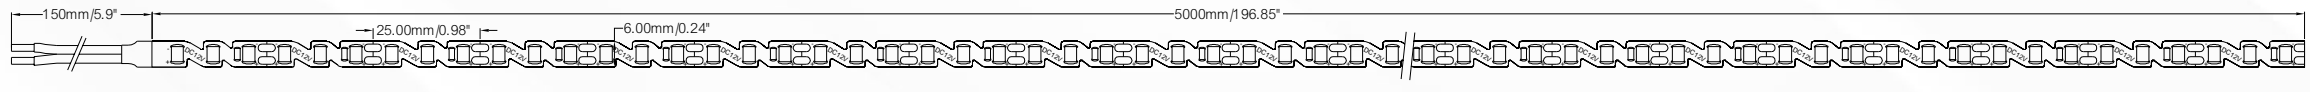

TECHNICAL PARAMETERS

Model	CCT	Lumen (lm/m)	LED Qty. (LEDs/m)	LED Type	Rated watt (W/m)	CRI	Cutting Points (mm)	Beam angle (°)	Compatible Dimming Methods	IP	Ambient Temp	
SC-2835-03-SXX-XX-12-60-6-5M SC-2835-06-SXX-XX-24-60-6-5M		1200	60	2835	14.4	80/90	50 100	120	PWM/ 0-10V/ 1-10V/ DALI/DMX	IP20	-20°C to 45°C	
SC-2835-03-SXX-XX-12-60-8-5M SC-2835-06-SXX-XX-24-60-8-5M		2400K 2700K 3000K 3500K	1200	60	2835	14.4	80/90	50 100	120	PWM/ 0-10V/ 1-10V/ DALI/DMX	IP20	-20°C to 45°C
SC-2835-03-SXX-XX-12-72-6-5M SC-2835-06-SXX-XX-24-72-6-5M		4000K 5000K 6000K 6500K	1350	72	2835	14.4	80/90	41.67 83.3	120	PWM/ 0-10V/ 1-10V/ DALI/DMX	IP20	-20°C to 45°C
SC-2835-03-SXX-XX-12-120-6-5M SC-2835-06-SXX-XX-24-120-6-5M			1500	120	2835	14.4	80/90	25 50	120	PWM/ 0-10V/ 1-10V/ DALI/DMX	IP20	-20°C to 45°C

DIMENSIONS (unit: mm/inch)

SC-2835-03-SXX-XX-12-60-6-5M

SC-2835-06-SXX-XX-24-60-6-5M

SC-2835-03-SXX-XX-12-60-8-5M

SC-2835-06-SXX-XX-24-60-8-5M

SC-2835-03-SXX-XX-12-72-6-5M

SC-2835-06-SXX-XX-24-72-6-5M

SC-2835-03-SXX-XX-12-120-6-5M

SC-2835-06-SXX-XX-24-120-6-5M

PACKAGING INFORMATION

LED Strip light

Anti-static bag

Packing box

Model	Reel size	M/roll	Carton packing Qty	Carton size
SC-2835-03-SXX-XX-12-60-6-5M/SC-2835-06-SXX-XX-24-60-6-5M	5000*6mm	5	50	590*325*211mm
SC-2835-03-SXX-XX-12-60-8-5M/SC-2835-06-SXX-XX-24-60-8-5M	5000*8mm	5	50	590*325*211mm
SC-2835-03-SXX-XX-12-72-6-5M/SC-2835-06-SXX-XX-24-72-6-5M	5000*6mm	5	50	590*325*211mm
SC-2835-03-SXX-XX-12-120-6-5M/SC-2835-06-SXX-XX-24-120-6-5M	5000*6mm	5	50	590*325*211mm