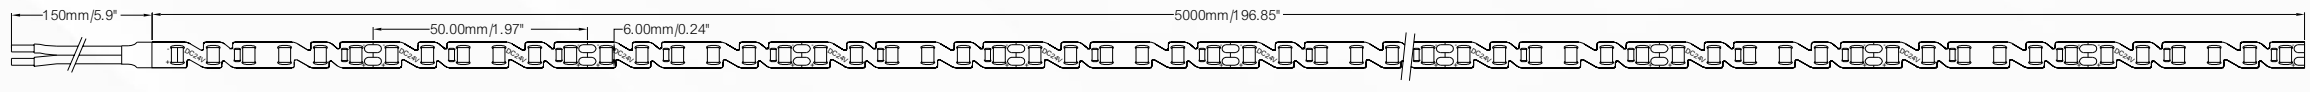

TECHNICAL PARAMETERS

Model	CCT	Lumen (lm/m)	LED Qty. (LEDs/m)	LED Type	Rated watt (W/m)	CRI	Cutting Points (mm)	Beam angle (°)	Compatible Dimming Methods	IP	Ambient Temp	
SC-2835-03-SXX-XX-12-60-6-5M SC-2835-06-SXX-XX-24-60-6-5M		1200	60	2835	14.4	80/90	50 100	120	PWM/ 0-10V/ 1-10V/ DALI/DMX	IP20	-20°C to 45°C	
SC-2835-03-SXX-XX-12-60-8-5M SC-2835-06-SXX-XX-24-60-8-5M		2400K 2700K 3000K 3500K	1200	60	2835	14.4	80/90	50 100	120	PWM/ 0-10V/ 1-10V/ DALI/DMX	IP20	-20°C to 45°C
SC-2835-03-SXX-XX-12-72-6-5M SC-2835-06-SXX-XX-24-72-6-5M		4000K 5000K 6000K 6500K	1350	72	2835	14.4	80/90	41.67 83.3	120	PWM/ 0-10V/ 1-10V/ DALI/DMX	IP20	-20°C to 45°C
SC-2835-03-SXX-XX-12-120-6-5M SC-2835-06-SXX-XX-24-120-6-5M			1500	120	2835	14.4	80/90	25 50	120	PWM/ 0-10V/ 1-10V/ DALI/DMX	IP20	-20°C to 45°C

DIMENSIONS (unit: mm/inch)

SC-2835-03-SXX-XX-12-60-6-5M

SC-2835-06-SXX-XX-24-60-6-5M

SC-2835-03-SXX-XX-12-60-8-5M

SC-2835-06-SXX-XX-24-60-8-5M

SC-2835-03-SXX-XX-12-72-6-5M

SC-2835-06-SXX-XX-24-72-6-5M

SC-2835-03-SXX-XX-12-120-6-5M

SC-2835-06-SXX-XX-24-120-6-5M

PACKAGING INFORMATION

LED Strip light

Anti-static bag

Packing box

Model	Reel size	M/roll	Carton packing Qty	Carton size
SC-2835-03-SXX-XX-12-60-6-5M/SC-2835-06-SXX-XX-24-60-6-5M	5000*6mm	5	50	590*325*211mm
SC-2835-03-SXX-XX-12-60-8-5M/SC-2835-06-SXX-XX-24-60-8-5M	5000*8mm	5	50	590*325*211mm
SC-2835-03-SXX-XX-12-72-6-5M/SC-2835-06-SXX-XX-24-72-6-5M	5000*6mm	5	50	590*325*211mm
SC-2835-03-SXX-XX-12-120-6-5M/SC-2835-06-SXX-XX-24-120-6-5M	5000*6mm	5	50	590*325*211mm