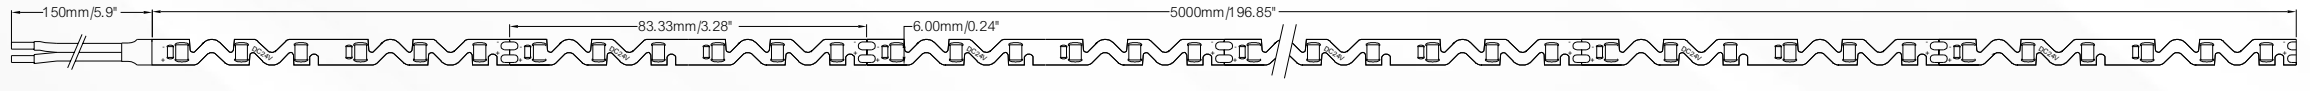

TECHNICAL PARAMETERS

Model	CCT	Lumen (lm/m)	LED Qty. (LEDs/m)	LED Type	Rated watt (W/m)	CRI	Cutting Points (mm)	Beam angle (°)	Compatible Dimming Methods	IP	Ambient Temp	
SC-2835-03-SXX-XX-12-60-6-5M SC-2835-06-SXX-XX-24-60-6-5M		1200	60	2835	14.4	80/90	50 100	120	PWM/ 0-10V/ 1-10V/ DALI/DMX	IP20	-20°C to 45°C	
SC-2835-03-SXX-XX-12-60-8-5M SC-2835-06-SXX-XX-24-60-8-5M		2400K 2700K 3000K 3500K	1200	60	2835	14.4	80/90	50 100	120	PWM/ 0-10V/ 1-10V/ DALI/DMX	IP20	-20°C to 45°C
SC-2835-03-SXX-XX-12-72-6-5M SC-2835-06-SXX-XX-24-72-6-5M		4000K 5000K 6000K 6500K	1350	72	2835	14.4	80/90	41.67 83.3	120	PWM/ 0-10V/ 1-10V/ DALI/DMX	IP20	-20°C to 45°C
SC-2835-03-SXX-XX-12-120-6-5M SC-2835-06-SXX-XX-24-120-6-5M			1500	120	2835	14.4	80/90	25 50	120	PWM/ 0-10V/ 1-10V/ DALI/DMX	IP20	-20°C to 45°C

DIMENSIONS (unit: mm/inch)

SC-2835-03-SXX-XX-12-60-6-5M

SC-2835-06-SXX-XX-24-60-6-5M

SC-2835-03-SXX-XX-12-60-8-5M

SC-2835-06-SXX-XX-24-60-8-5M

SC-2835-03-SXX-XX-12-72-6-5M

SC-2835-06-SXX-XX-24-72-6-5M

SC-2835-03-SXX-XX-12-120-6-5M

SC-2835-06-SXX-XX-24-120-6-5M

PACKAGING INFORMATION

LED Strip light

Anti-static bag

Packing box

Model	Reel size	M/roll	Carton packing Qty	Carton size
SC-2835-03-SXX-XX-12-60-6-5M/SC-2835-06-SXX-XX-24-60-6-5M	5000*6mm	5	50	590*325*211mm
SC-2835-03-SXX-XX-12-60-8-5M/SC-2835-06-SXX-XX-24-60-8-5M	5000*8mm	5	50	590*325*211mm
SC-2835-03-SXX-XX-12-72-6-5M/SC-2835-06-SXX-XX-24-72-6-5M	5000*6mm	5	50	590*325*211mm
SC-2835-03-SXX-XX-12-120-6-5M/SC-2835-06-SXX-XX-24-120-6-5M	5000*6mm	5	50	590*325*211mm