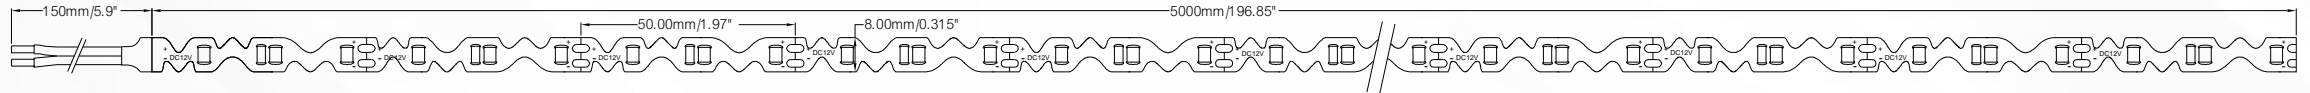

TECHNICAL PARAMETERS

Model	CCT	Lumen (lm/m)	LED Qty. (LEDs/m)	LED Type	Rated watt (W/m)	CRI	Cutting Points (mm)	Beam angle (°)	Compatible Dimming Methods	IP	Ambient Temp	
SC-2835-03-SXX-XX-12-60-6-5M SC-2835-06-SXX-XX-24-60-6-5M		1200	60	2835	14.4	80/90	50 100	120	PWM/ 0-10V/ 1-10V/ DALI/DMX	IP20	-20°C to 45°C	
SC-2835-03-SXX-XX-12-60-8-5M SC-2835-06-SXX-XX-24-60-8-5M		2400K 2700K 3000K 3500K	1200	60	2835	14.4	80/90	50 100	120	PWM/ 0-10V/ 1-10V/ DALI/DMX	IP20	-20°C to 45°C
SC-2835-03-SXX-XX-12-72-6-5M SC-2835-06-SXX-XX-24-72-6-5M		4000K 5000K 6000K 6500K	1350	72	2835	14.4	80/90	41.67 83.3	120	PWM/ 0-10V/ 1-10V/ DALI/DMX	IP20	-20°C to 45°C
SC-2835-03-SXX-XX-12-120-6-5M SC-2835-06-SXX-XX-24-120-6-5M			1500	120	2835	14.4	80/90	25 50	120	PWM/ 0-10V/ 1-10V/ DALI/DMX	IP20	-20°C to 45°C

DIMENSIONS (unit: mm/inch)

SC-2835-03-SXX-XX-12-60-6-5M

SC-2835-06-SXX-XX-24-60-6-5M

SC-2835-03-SXX-XX-12-60-8-5M

SC-2835-06-SXX-XX-24-60-8-5M

SC-2835-03-SXX-XX-12-72-6-5M

SC-2835-06-SXX-XX-24-72-6-5M

SC-2835-03-SXX-XX-12-120-6-5M

SC-2835-06-SXX-XX-24-120-6-5M

PACKAGING INFORMATION

LED Strip light

Anti-static bag

Packing box

Model	Reel size	M/roll	Carton packing Qty	Carton size
SC-2835-03-SXX-XX-12-60-6-5M/SC-2835-06-SXX-XX-24-60-6-5M	5000*6mm	5	50	590*325*211mm
SC-2835-03-SXX-XX-12-60-8-5M/SC-2835-06-SXX-XX-24-60-8-5M	5000*8mm	5	50	590*325*211mm
SC-2835-03-SXX-XX-12-72-6-5M/SC-2835-06-SXX-XX-24-72-6-5M	5000*6mm	5	50	590*325*211mm
SC-2835-03-SXX-XX-12-120-6-5M/SC-2835-06-SXX-XX-24-120-6-5M	5000*6mm	5	50	590*325*211mm