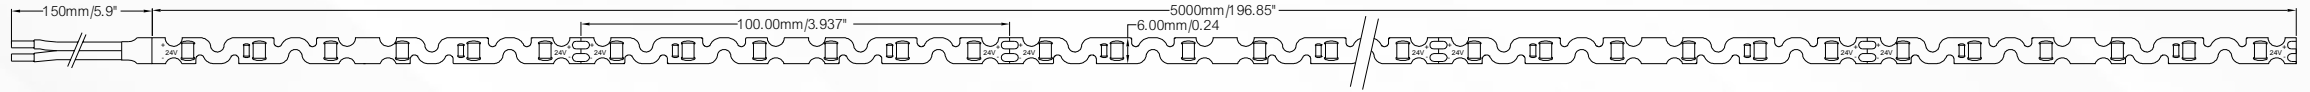

TECHNICAL PARAMETERS

Model	CCT	Lumen (lm/m)	LED Qty. (LEDs/m)	LED Type	Rated watt (W/m)	CRI	Cutting Points (mm)	Beam angle (°)	Compatible Dimming Methods	IP	Ambient Temp	
SC-2835-03-SXX-XX-12-60-6-5M SC-2835-06-SXX-XX-24-60-6-5M		1200	60	2835	14.4	80/90	50 100	120	PWM/ 0-10V/ 1-10V/ DALI/DMX	IP20	-20°C to 45°C	
SC-2835-03-SXX-XX-12-60-8-5M SC-2835-06-SXX-XX-24-60-8-5M		2400K 2700K 3000K 3500K	1200	60	2835	14.4	80/90	50 100	120	PWM/ 0-10V/ 1-10V/ DALI/DMX	IP20	-20°C to 45°C
SC-2835-03-SXX-XX-12-72-6-5M SC-2835-06-SXX-XX-24-72-6-5M		4000K 5000K 6000K 6500K	1350	72	2835	14.4	80/90	41.67 83.3	120	PWM/ 0-10V/ 1-10V/ DALI/DMX	IP20	-20°C to 45°C
SC-2835-03-SXX-XX-12-120-6-5M SC-2835-06-SXX-XX-24-120-6-5M			1500	120	2835	14.4	80/90	25 50	120	PWM/ 0-10V/ 1-10V/ DALI/DMX	IP20	-20°C to 45°C

DIMENSIONS (unit: mm/inch)

SC-2835-03-SXX-XX-12-60-6-5M

SC-2835-06-SXX-XX-24-60-6-5M

SC-2835-03-SXX-XX-12-60-8-5M

SC-2835-06-SXX-XX-24-60-8-5M

SC-2835-03-SXX-XX-12-72-6-5M

SC-2835-06-SXX-XX-24-72-6-5M

SC-2835-03-SXX-XX-12-120-6-5M

SC-2835-06-SXX-XX-24-120-6-5M

PACKAGING INFORMATION

LED Strip light

Anti-static bag

Packing box

Model	Reel size	M/roll	Carton packing Qty	Carton size
SC-2835-03-SXX-XX-12-60-6-5M/SC-2835-06-SXX-XX-24-60-6-5M	5000*6mm	5	50	590*325*211mm
SC-2835-03-SXX-XX-12-60-8-5M/SC-2835-06-SXX-XX-24-60-8-5M	5000*8mm	5	50	590*325*211mm
SC-2835-03-SXX-XX-12-72-6-5M/SC-2835-06-SXX-XX-24-72-6-5M	5000*6mm	5	50	590*325*211mm
SC-2835-03-SXX-XX-12-120-6-5M/SC-2835-06-SXX-XX-24-120-6-5M	5000*6mm	5	50	590*325*211mm