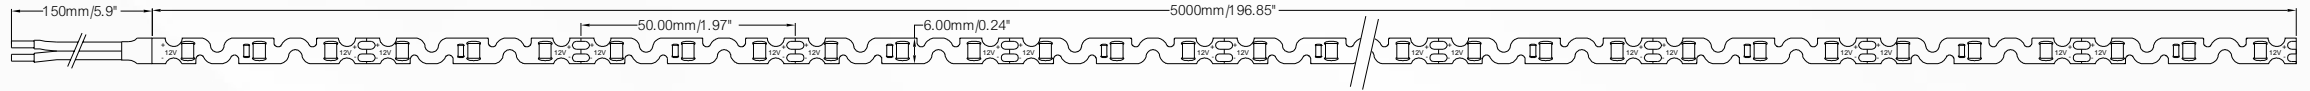

Various combinations of 60-120 LEDs available

PCB

6mm or 8mm width PCB

Voltage

12V or 24V DC

SMD2835 high brightness LEDs, high CRI,
low light attenuation

Application

- ◉ Suitable for a wide range of applications including lightboxes, shop windows, billboards, display boards, etc.
- ◉ Widely used in hotels, shopping malls, furniture, cabinets, shelf, as decoration lighting, direct lighting or indirect lighting

TECHNICAL PARAMETERS

Model	CCT	Lumen (lm/m)	LED Qty. (LEDs/m)	LED Type	Rated watt (W/m)	CRI	Cutting Points (mm)	Beam angle (°)	Compatible Dimming Methods	IP	Ambient Temp	
SC-2835-03-SXX-XX-12-60-6-5M SC-2835-06-SXX-XX-24-60-6-5M		1200	60	2835	14.4	80/90	50 100	120	PWM/ 0-10V/ 1-10V/ DALI/DMX	IP20	-20°C to 45°C	
SC-2835-03-SXX-XX-12-60-8-5M SC-2835-06-SXX-XX-24-60-8-5M		2400K 2700K 3000K 3500K	1200	60	2835	14.4	80/90	50 100	120	PWM/ 0-10V/ 1-10V/ DALI/DMX	IP20	-20°C to 45°C
SC-2835-03-SXX-XX-12-72-6-5M SC-2835-06-SXX-XX-24-72-6-5M		4000K 5000K 6000K 6500K	1350	72	2835	14.4	80/90	41.67 83.3	120	PWM/ 0-10V/ 1-10V/ DALI/DMX	IP20	-20°C to 45°C
SC-2835-03-SXX-XX-12-120-6-5M SC-2835-06-SXX-XX-24-120-6-5M			1500	120	2835	14.4	80/90	25 50	120	PWM/ 0-10V/ 1-10V/ DALI/DMX	IP20	-20°C to 45°C

DIMENSIONS (unit: mm/inch)

SC-2835-03-SXX-XX-12-60-6-5M

SC-2835-06-SXX-XX-24-60-6-5M

SC-2835-03-SXX-XX-12-60-8-5M

SC-2835-06-SXX-XX-24-60-8-5M

SC-2835-03-SXX-XX-12-72-6-5M

SC-2835-06-SXX-XX-24-72-6-5M

SC-2835-03-SXX-XX-12-120-6-5M

SC-2835-06-SXX-XX-24-120-6-5M

PACKAGING INFORMATION

LED Strip light

Anti-static bag

Packing box

Model	Reel size	M/roll	Carton packing Qty	Carton size
SC-2835-03-SXX-XX-12-60-6-5M/SC-2835-06-SXX-XX-24-60-6-5M	5000*6mm	5	50	590*325*211mm
SC-2835-03-SXX-XX-12-60-8-5M/SC-2835-06-SXX-XX-24-60-8-5M	5000*8mm	5	50	590*325*211mm
SC-2835-03-SXX-XX-12-72-6-5M/SC-2835-06-SXX-XX-24-72-6-5M	5000*6mm	5	50	590*325*211mm
SC-2835-03-SXX-XX-12-120-6-5M/SC-2835-06-SXX-XX-24-120-6-5M	5000*6mm	5	50	590*325*211mm