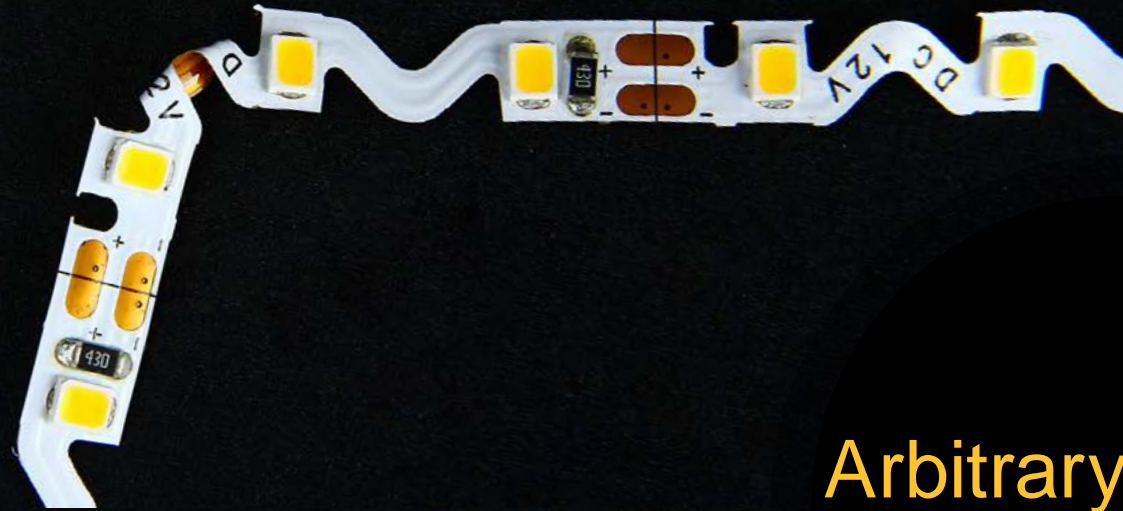

S-TYPE

ARBITRARY BENDING

LED STRIP LIGHT

Available colors

Arbitrary bending

S-type soft light strip, arbitrary bending to meet your needs for irregular spaces

Better display of luminous characters

Optional

Various combinations of 60-120 LEDs available

PCB

6mm or 8mm width PCB

Voltage

12V or 24V DC

SMD2835 high brightness LEDs, high CRI,
low light attenuation

Application

- ◉ Suitable for a wide range of applications including lightboxes, shop windows, billboards, display boards, etc.
- ◉ Widely used in hotels, shopping malls, furniture, cabinets, shelf, as decoration lighting, direct lighting or indirect lighting

TECHNICAL PARAMETERS

Model	CCT	Lumen (lm/m)	LED Qty. (LEDs/m)	LED Type	Rated watt (W/m)	CRI	Cutting Points (mm)	Beam angle (°)	Compatible Dimming Methods	IP	Ambient Temp	
SC-2835-03-SXX-XX-12-60-6-5M SC-2835-06-SXX-XX-24-60-6-5M		1200	60	2835	14.4	80/90	50 100	120	PWM/ 0-10V/ 1-10V/ DALI/DMX	IP20	-20°C to 45°C	
SC-2835-03-SXX-XX-12-60-8-5M SC-2835-06-SXX-XX-24-60-8-5M		2400K 2700K 3000K 3500K	1200	60	2835	14.4	80/90	50 100	120	PWM/ 0-10V/ 1-10V/ DALI/DMX	IP20	-20°C to 45°C
SC-2835-03-SXX-XX-12-72-6-5M SC-2835-06-SXX-XX-24-72-6-5M		4000K 5000K 6000K 6500K	1350	72	2835	14.4	80/90	41.67 83.3	120	PWM/ 0-10V/ 1-10V/ DALI/DMX	IP20	-20°C to 45°C
SC-2835-03-SXX-XX-12-120-6-5M SC-2835-06-SXX-XX-24-120-6-5M			1500	120	2835	14.4	80/90	25 50	120	PWM/ 0-10V/ 1-10V/ DALI/DMX	IP20	-20°C to 45°C

SC-2835-06-SXX-XX-24-120-6-5M

PACKAGING INFORMATION

LED Strip light

Anti-static bag

Packing box

Model	Reel size	M/roll	Carton packing Qty	Carton size
SC-2835-03-SXX-XX-12-60-6-5M/SC-2835-06-SXX-XX-24-60-6-5M	5000*6mm	5	50	590*325*211mm
SC-2835-03-SXX-XX-12-60-8-5M/SC-2835-06-SXX-XX-24-60-8-5M	5000*8mm	5	50	590*325*211mm
SC-2835-03-SXX-XX-12-72-6-5M/SC-2835-06-SXX-XX-24-72-6-5M	5000*6mm	5	50	590*325*211mm
SC-2835-03-SXX-XX-12-120-6-5M/SC-2835-06-SXX-XX-24-120-6-5M	5000*6mm	5	50	590*325*211mm