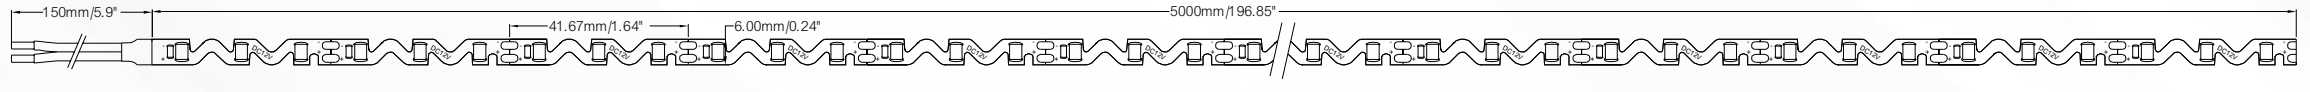

TECHNICAL PARAMETERS

Model	CCT	Lumen (lm/m)	LED Qty. (LEDs/m)	LED Type	Rated watt (W/m)	CRI	Cutting Points (mm)	Beam angle (°)	Compatible Dimming Methods	IP	Ambient Temp	
SC-2835-03-SXX-XX-12-60-6-5M SC-2835-06-SXX-XX-24-60-6-5M		1200	60	2835	14.4	80/90	50 100	120	PWM/ 0-10V/ 1-10V/ DALI/DMX	IP20	-20°C to 45°C	
SC-2835-03-SXX-XX-12-60-8-5M SC-2835-06-SXX-XX-24-60-8-5M		2400K 2700K 3000K 3500K	1200	60	2835	14.4	80/90	50 100	120	PWM/ 0-10V/ 1-10V/ DALI/DMX	IP20	-20°C to 45°C
SC-2835-03-SXX-XX-12-72-6-5M SC-2835-06-SXX-XX-24-72-6-5M		4000K 5000K 6000K 6500K	1350	72	2835	14.4	80/90	41.67 83.3	120	PWM/ 0-10V/ 1-10V/ DALI/DMX	IP20	-20°C to 45°C
SC-2835-03-SXX-XX-12-120-6-5M SC-2835-06-SXX-XX-24-120-6-5M			1500	120	2835	14.4	80/90	25 50	120	PWM/ 0-10V/ 1-10V/ DALI/DMX	IP20	-20°C to 45°C

DIMENSIONS (unit: mm/inch)

SC-2835-03-SXX-XX-12-60-6-5M

SC-2835-06-SXX-XX-24-60-6-5M

SC-2835-03-SXX-XX-12-60-8-5M

SC-2835-06-SXX-XX-24-60-8-5M

SC-2835-03-SXX-XX-12-72-6-5M

SC-2835-06-SXX-XX-24-72-6-5M

SC-2835-03-SXX-XX-12-120-6-5M

SC-2835-06-SXX-XX-24-120-6-5M

PACKAGING INFORMATION

LED Strip light

Anti-static bag

Packing box

Model	Reel size	M/roll	Carton packing Qty	Carton size
SC-2835-03-SXX-XX-12-60-6-5M/SC-2835-06-SXX-XX-24-60-6-5M	5000*6mm	5	50	590*325*211mm
SC-2835-03-SXX-XX-12-60-8-5M/SC-2835-06-SXX-XX-24-60-8-5M	5000*8mm	5	50	590*325*211mm
SC-2835-03-SXX-XX-12-72-6-5M/SC-2835-06-SXX-XX-24-72-6-5M	5000*6mm	5	50	590*325*211mm
SC-2835-03-SXX-XX-12-120-6-5M/SC-2835-06-SXX-XX-24-120-6-5M	5000*6mm	5	50	590*325*211mm