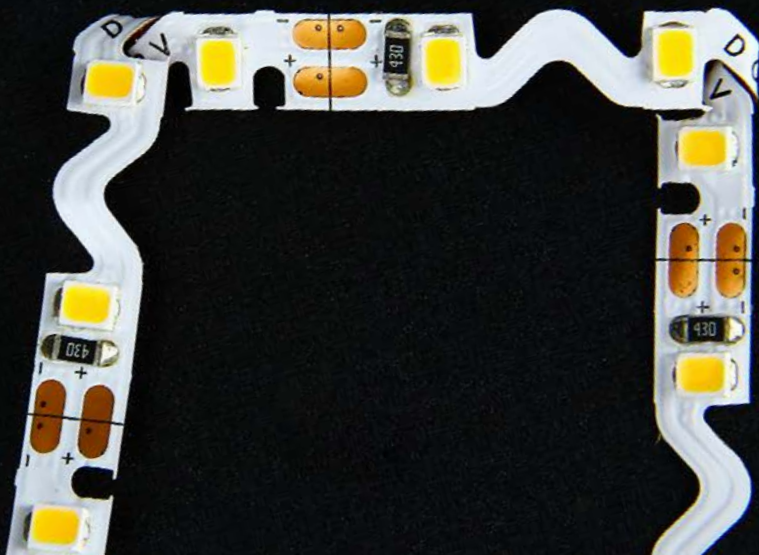

S-TYPE

ARBITRARY BENDING

LED STRIP LIGHT

Available colors

Arbitrary bending

S-type soft light strip, arbitrary bending to meet your needs for irregular spaces

Better display of luminous characters

Optional

Various combinations of 60-120 LEDs available

PCB

6mm or 8mm width PCB

Voltage

12V or 24V DC

SMD2835 high brightness LEDs, high CRI,
low light attenuation

Application

- ◉ Suitable for a wide range of applications including lightboxes, shop windows, billboards, display boards, etc.
- ◉ Widely used in hotels, shopping malls, furniture, cabinets, shelf, as decoration lighting, direct lighting or indirect lighting

TECHNICAL PARAMETERS

Model	CCT	Lumen (lm/m)	LED Qty. (LEDs/m)	LED Type	Rated watt (W/m)	CRI	Cutting Points (mm)	Beam angle (°)	Compatible Dimming Methods	IP	Ambient Temp	
SC-2835-03-SXX-XX-12-60-6-5M SC-2835-06-SXX-XX-24-60-6-5M		1200	60	2835	14.4	80/90	50 100	120	PWM/ 0-10V/ 1-10V/ DALI/DMX	IP20	-20°C to 45°C	
SC-2835-03-SXX-XX-12-60-8-5M SC-2835-06-SXX-XX-24-60-8-5M		2400K 2700K 3000K 3500K	1200	60	2835	14.4	80/90	50 100	120	PWM/ 0-10V/ 1-10V/ DALI/DMX	IP20	-20°C to 45°C
SC-2835-03-SXX-XX-12-72-6-5M SC-2835-06-SXX-XX-24-72-6-5M		4000K 5000K 6000K 6500K	1350	72	2835	14.4	80/90	41.67 83.3	120	PWM/ 0-10V/ 1-10V/ DALI/DMX	IP20	-20°C to 45°C
SC-2835-03-SXX-XX-12-120-6-5M SC-2835-06-SXX-XX-24-120-6-5M			1500	120	2835	14.4	80/90	25 50	120	PWM/ 0-10V/ 1-10V/ DALI/DMX	IP20	-20°C to 45°C

SC-2835-06-SXX-XX-24-120-6-5M

PACKAGING INFORMATION

LED Strip light

Anti-static bag

Packing box

Model	Reel size	M/roll	Carton packing Qty	Carton size
SC-2835-03-SXX-XX-12-60-6-5M/SC-2835-06-SXX-XX-24-60-6-5M	5000*6mm	5	50	590*325*211mm
SC-2835-03-SXX-XX-12-60-8-5M/SC-2835-06-SXX-XX-24-60-8-5M	5000*8mm	5	50	590*325*211mm
SC-2835-03-SXX-XX-12-72-6-5M/SC-2835-06-SXX-XX-24-72-6-5M	5000*6mm	5	50	590*325*211mm
SC-2835-03-SXX-XX-12-120-6-5M/SC-2835-06-SXX-XX-24-120-6-5M	5000*6mm	5	50	590*325*211mm