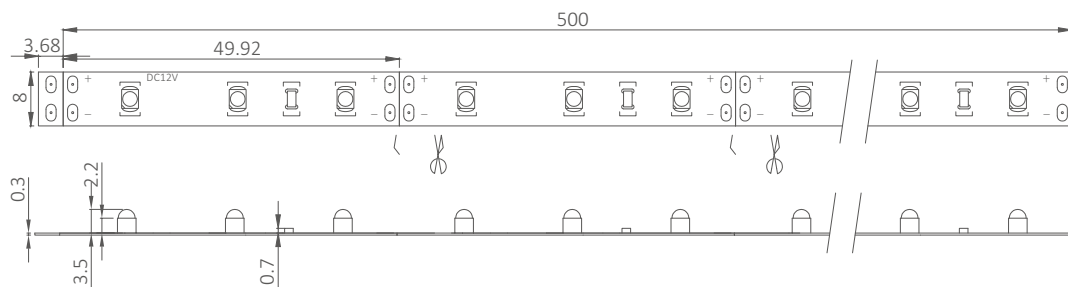

Features

- 3528 assembled LEDs, Wide beam angle and high lighting effect
- Low consumption, low heat radiation and long service life
- Can be cut short to meet different length requirement
- CE, RoHS, 3 years warranty
- Customized packing

Application

Stage lighting; Festival, activities, exhibition lighting; backlight of signage; contour lighting; Landscape decoration lighting, etc.

Technical parameters

Model	Color	lumen	LED type	LED Qty. (leds/m)	Beam angle (degree)	DC Voltage (V)	Rated Watt (w/m)	IP	CRI
SC-3528RH-XX	W	460	3528	60	140	12/24	4.8	20	80
	WW	450							
	NW	455							
SC-3528RH-XX2	W	920	3528	120	140	12/24	9.6	20	80
	WW	900							
	NW	910							

Dimensions (unit: mm)

12V 60LEDs