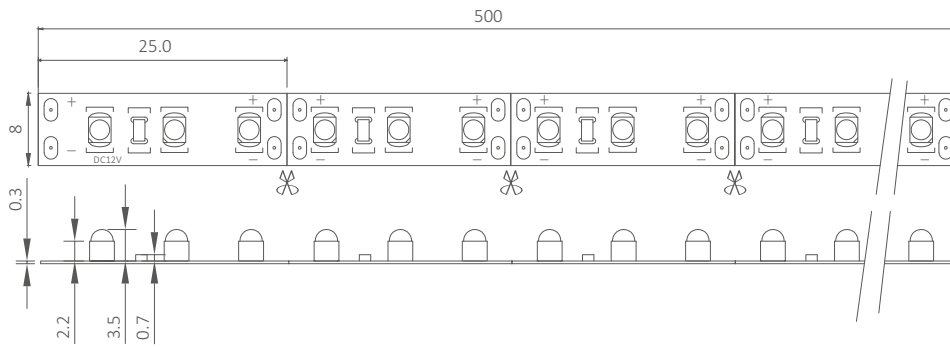

12V 120LEDs