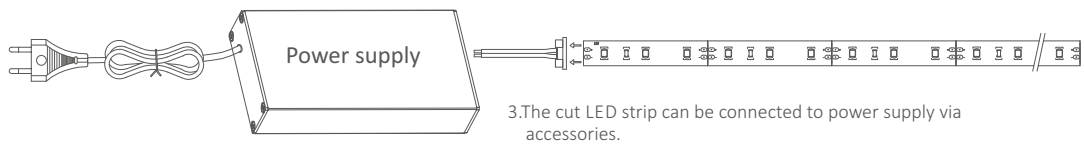

Wiring diagram