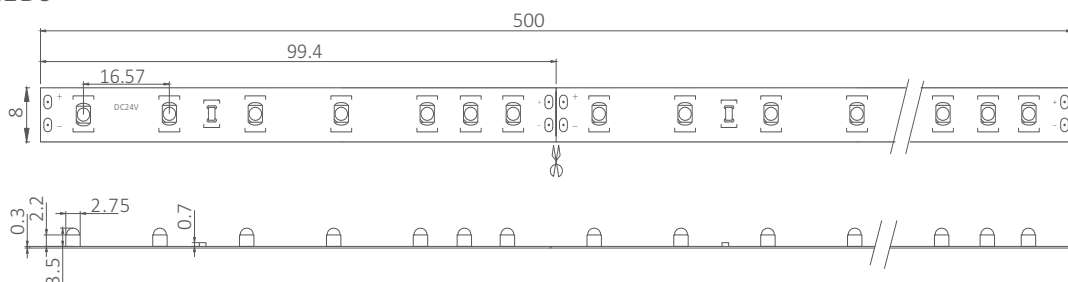

Features

- 3528 assembled LEDs, Wide beam angle and high lighting effect
- Low consumption, low heat radiation and long service life
- Can be cut short to meet different length requirement
- CE, RoHS, 3 years warranty
- Customized packing

Application

Stage lighting; Festival, activities, exhibition lighting; backlight of signage; contour lighting; Landscape decoration lighting, etc.

Technical parameters

Model	Color	lumen	LED type	LED Qty. (leds/m)	Beam angle (degree)	DC Voltage (V)	Rated Watt (w/m)	IP	CRI
SC-3528RH-XX	W	460	3528	60	140	12/24	4.8	20	80
	WW	450							
	NW	455							
SC-3528RH-XX2	W	920	3528	120	140	12/24	9.6	20	80
	WW	900							
	NW	910							

Dimensions (unit: mm)

12V 60LEDs

24V 60LEDs