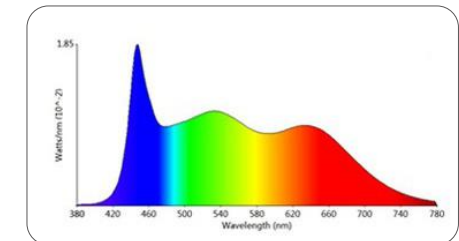

04. The growth rate is almost 3 times faster than that of ordinary plants that growing naturally.

Before using the plant light

After using the plant light

05. Our LED strip

Signcomplex LED grow lights technology perfect illumination and light recipes for plant

Ordinary fill light

The spectrum lacks the wavelength of plant growth

# Parameter

Model	Color		Lumen (lm)	DLI (mol/m <sup>2</sup> )	PPF (μmol/s)	PPFD (μmol/m <sup>2</sup> /s)	LED Qty.	Power (w/m)	Beam angle (degree)	Voltage	IP
SC-2835PG-24D -R+TW-24	R+WW+W	R(660-665nm)	1450	14.9	31.3	172	240	19.2	120	24	IP65
SC-2835PG-16D -R+TW-24		W(6500K)	1400	13.5	30	156	160				
SC-2835PG-24D -R+TM-24	R+WW+W (white LEDs of full spectrum)	R(660-665nm)	1360	12.6	33	162	240				
SC-2835PG-16D -R+TM-24		W(6500K)	1300	12.2	31	158	160				
SC-2835PG-24D -TM-24	white LEDs of full spectrum	W(6500K)	1850	14.8	33.6	172	240				
SC-2835PG-16D -TM-24		WW(3000K)	1830	13.6	32.8	157	160				

# Parameter

Model	Color		Lumen (lm)	DLI (mol/m <sup>2</sup> )	PPF (μmol/s)	PPFD (μmol/m <sup>2</sup> /s)	LED Qty.	Power (w/m)	Beam angle (degree)	Voltage	IP
SC-2835PG-24D -RBWW-24	R+WW+W	R(660-665nm)	2240	18.4	39.2	213	240	19.2	120	24	IP65
		B( 455-460nm)									
SC-2835PG-16D -RBWW-24		WW( 3000K)	2100	17.2	37.8	195	160				