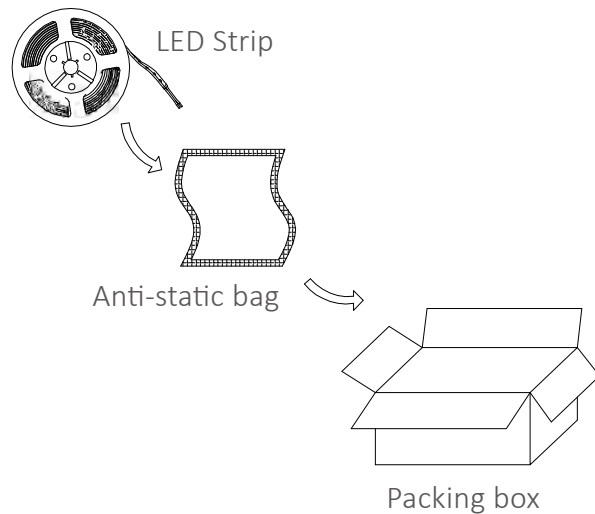

Packaging Information

Model	m/rol	Roll/box	Carton size	Weight (kg/box)
SC-AT-2835PG-24D	5m	50	590*325*211mm	21
SC-AT-2835PG-16D	5m	50	590*325*211mm	20
SC-2835PGS-24D	5m	50	590*325*211mm	20
SSC-2835PGS-16D	5m	50	590*325*211mm	19