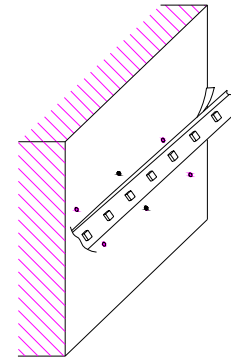

# Installation

Type	End cap without hole	End cap with hole	Mounting clip
Picture			
Qty.	2PCS	2PCS	20PCS

1. Please punch holes in the wall according to the size of the mounting clip.

2. Use the adhesive tape on the back of the LED strip to stick it on the wall.