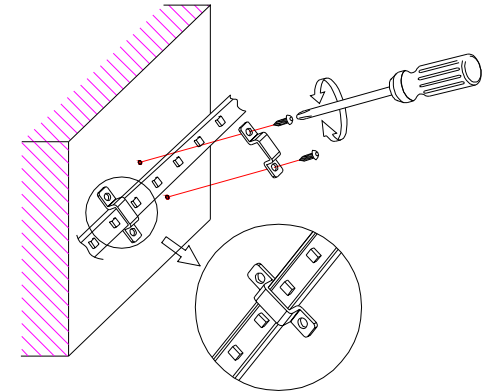

# Installation

Type	End cap without hole	End cap with hole	Mounting clip
Picture			
Qty.	2PCS	2PCS	20PCS

1. Please punch holes in the wall according to the size of the mounting clip.

2. Use the adhesive tape on the back of the LED strip to stick it on the wall.

3. Fix the LED strip on the wall with the mounting clip, and the installation is completed.