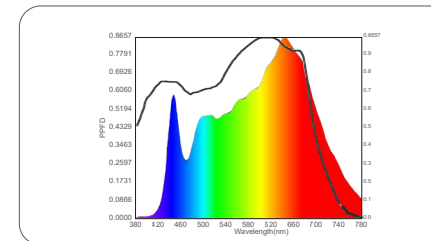

04. The growth rate is almost 3 times faster than that of ordinary plants that growing naturally.

Before using the plant light

After using the plant light

05. Our LED strip

Signcomplex LED grow lights technology perfect illumination and light recipes for plant

Ordinary fill light

The spectrum lacks the wavelength of plant growth

# Parameter

Model	Color		Lumen (lm)	DLI (mol/m <sup>2</sup> )	PPF (μmol/s)	PPFD (μmol/m <sup>2</sup> /s)	LED Qty.	Power (w/m)	Beam angle (degree)	Voltage	IP
SC-2835PG-24D -R+TW-24	R+WW+W	R(660-665nm)	1450	14.9	31.3	172	240	19.2	120	24	IP65
SC-2835PG-16D -R+TW-24		W(6500K)	1400	13.5	30	156	160				
SC-2835PG-24D -R+TM-24	R+WW+W (white LEDs of full spectrum)	R(660-665nm)	1360	12.6	33	162	240				
SC-2835PG-16D -R+TM-24		W(6500K)	1300	12.2	31	158	160				
SC-2835PG-24D -TM-24	white LEDs of full spectrum	W(6500K)	1850	14.8	33.6	172	240				
SC-2835PG-16D -TM-24		WW(3000K)	1830	13.6	32.8	157	160				

# Parameter

Model	Color		Lumen (lm)	DLI (mol/m <sup>2</sup> )	PPF (μmol/s)	PPFD (μmol/m <sup>2</sup> /s)	LED Qty.	Power (w/m)	Beam angle (degree)	Voltage	IP
SC-2835PG-24D -RBWW-24	R+WW+W	R(660-665nm)	2240	18.4	39.2	213	240	19.2	120	24	IP65
		B( 455-460nm)									
SC-2835PG-16D -RBWW-24		WW( 3000K)	2100	17.2	37.8	195	160				