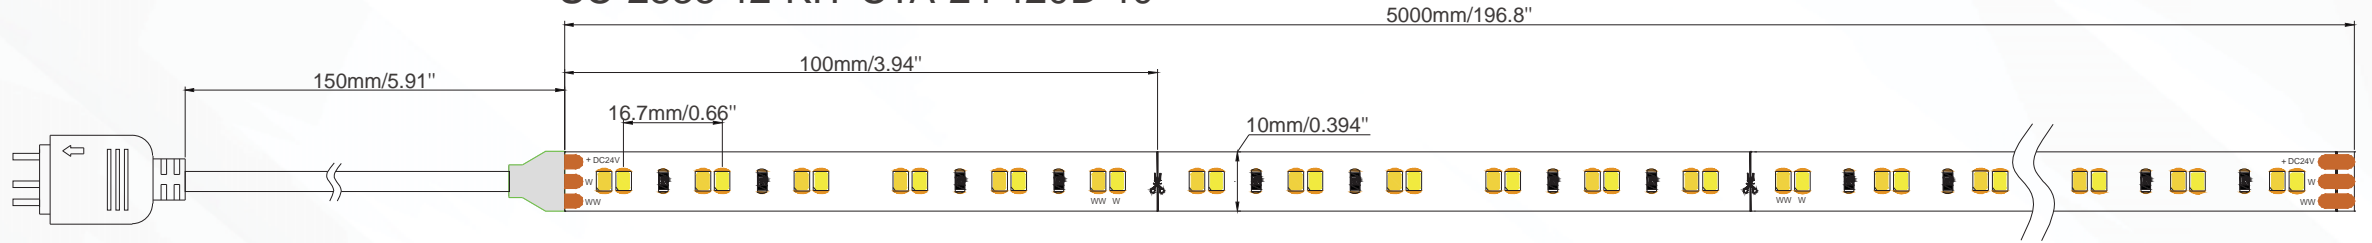

50%
4000K
Easy to use

Adjustable
Brightness
20 levels

Remote
Control

LCD DISPLAY

Digitally displaying CCT and brightness

APPLICATION

1. Cove lighting
2. Architectural lights for canopy, corridor, window, archway
3. Backlight or edge lighting for signage
4. DIY lights for home use
5. Path and contour marking
6. Decorative lights for holiday, event, show, exhibition

SPECIFICATIONS

Model	Color	Luminous Flux (lm/M)	LED Qty. (LEDs/m)	LED Type	Mini Cutting Length (mm)	Power (w/m)	Voltage (V)	PCB Width (mm)	IP Grade	Operating Temp	CRI
SC-2835-12-KIT-CTA-24-120D-10	1800K	350	120	2835	100	4.8	100-240VAC 50/60HZ	10	IP20	-4°F-104°F (-20°C-40°C)	80
	3000K	420									
	4000K	480									
	6500K	590									
SC-2835-12-KIT-CTA-24-240D-10	1800K	540	240	2835	50	7.2	100-240VAC 50/60HZ	10	IP20	-4°F-104°F (-20°C-40°C)	80
	3000K	630									
	4000K	710									
	6500K	850									

DIMENSION

Unit: mm/inch

SC-2835-12-KIT-CTA-24-120D-10

SC-2835-12-KIT-CTA-24-240D-10

CONNECTION DIAGRAM

PACKAGING INFORMATION

LED strip*1

LCD display controller*1