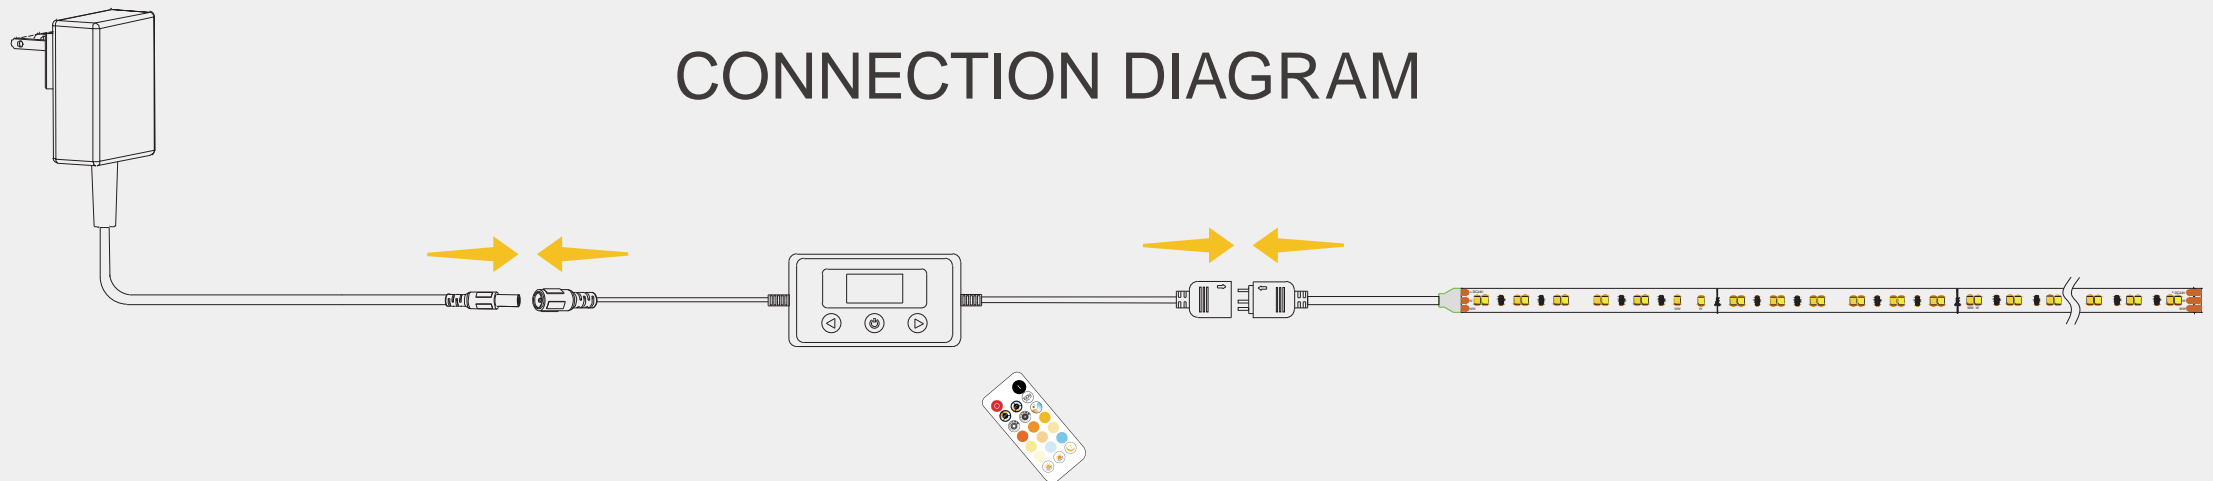

SPECIFICATIONS

Model	Color	Luminous Flux (lm/M)	LED Qty. (LEDs/m)	LED Type	Mini Cutting Length (mm)	Power (w/m)	Voltage (V)	PCB Width (mm)	IP Grade	Operating Temp	CRI
SC-2835-12-KIT-CTA-24-120D-10	1800K	350	120	2835	100	4.8	100-240VAC 50/60HZ	10	IP20	-4°F-104°F (-20°C-40°C)	80
	3000K	420									
	4000K	480									
	6500K	590									
SC-2835-12-KIT-CTA-24-240D-10	1800K	540	240	2835	50	7.2	100-240VAC 50/60HZ	10	IP20	-4°F-104°F (-20°C-40°C)	80
	3000K	630									
	4000K	710									
	6500K	850									

DIMENSION

Unit: mm/inch

SC-2835-12-KIT-CTA-24-120D-10

SC-2835-12-KIT-CTA-24-240D-10

CONNECTION DIAGRAM

PACKAGING INFORMATION

LED strip*1

LCD display controller*1