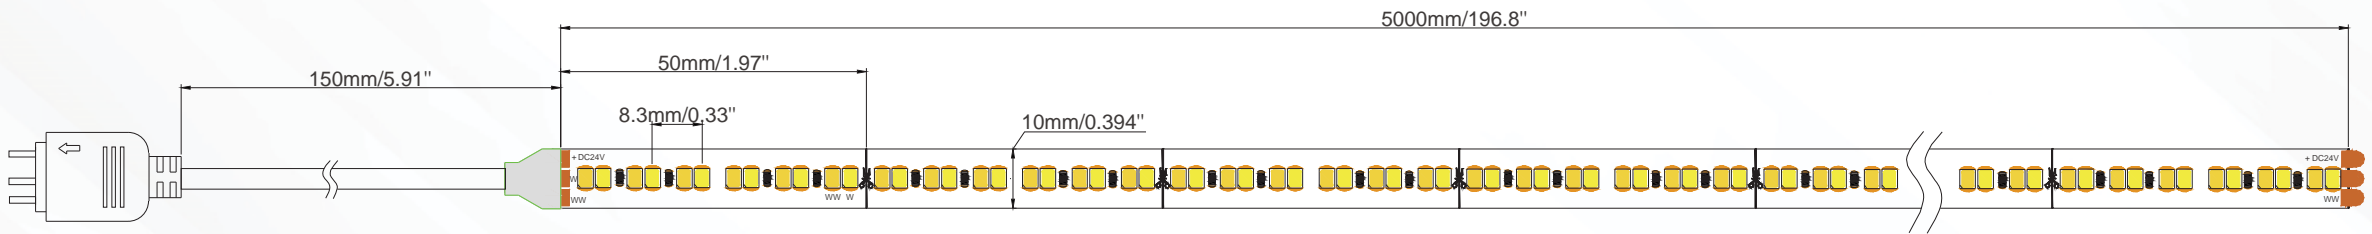

SPECIFICATIONS

Model	Color	Luminous Flux (lm/M)	LED Qty. (LEDs/m)	LED Type	Mini Cutting Length (mm)	Power (w/m)	Voltage (V)	PCB Width (mm)	IP Grade	Operating Temp	CRI
SC-2835-12-KIT-CTA-24-120D-10	1800K	350	120	2835	100	4.8	100-240VAC 50/60HZ	10	IP20	-4°F-104°F (-20°C-40°C)	80
	3000K	420									
	4000K	480									
	6500K	590									
SC-2835-12-KIT-CTA-24-240D-10	1800K	540	240	2835	50	7.2	100-240VAC 50/60HZ	10	IP20	-4°F-104°F (-20°C-40°C)	80
	3000K	630									
	4000K	710									
	6500K	850									

DIMENSION

Unit: mm/inch

SC-2835-12-KIT-CTA-24-120D-10

SC-2835-12-KIT-CTA-24-240D-10

CONNECTION DIAGRAM

PACKAGING INFORMATION

LED strip*1

LCD display controller*1