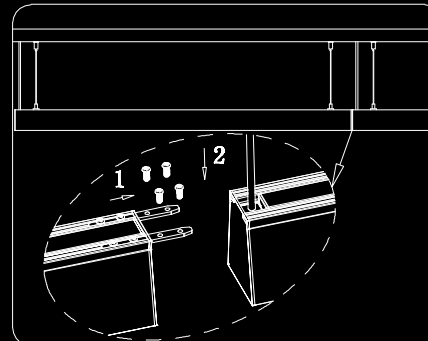

7. Insert the lamp in the extended end of the docking group connector onto another lamp, and then tighten the lamp with screws.