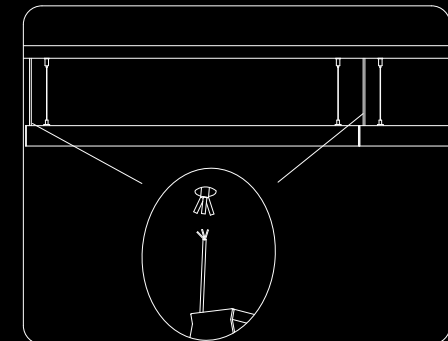

Installation method

Exploded drawing of the suspension installation

Accessories diagram of suspension installation

Hoisting type accessory diagram

Installation steps:

1. Loosen the screws of the first and middle lamps in the docking group, and then pull out half of the connecting piece of the lamp to the docking point of the lamp.

2. Tighten the screws of the first and middle lamps of the docking group in the lamp groove.

3. Drill two $\phi 3.0\text{MM}$ and one $\phi 7.0\text{MM}$ circular holes on the cement ceiling according to the planned hole spacing in the above figure, use a hammer to tap the rubber plug into two $\phi 3.0\text{MM}$ circular holes and lead the AC input wire on the ceiling out of the ceiling.

4. Pass the screw through the fixing head 2 and use a Phillips screwdriver to lock the fixing head 2 in the rubber plug.

5. Tighten the fixing head 3 of the lifting component and screw it onto the lamp.

6. Tighten the fixing head 1 and fixing head 2.

7. Insert the lamp in the extended end of the docking group connector onto another lamp, and then tighten the lamp with screws.

8. Connect the L, N, and GND poles of the AC input wire on the ceiling to the L, N, and GND poles of the AC input wire of the docking group lamp, light up the lamp, and complete the installation.