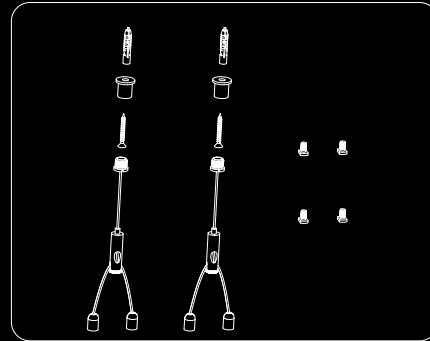

Installation method

Exploded drawing of the suspension installation

Accessories diagram of suspension installation

Hoisting type accessory diagram

Installation steps:

1. Loosen the screws of the first and middle lamps in the docking group, and then pull out half of the connecting piece of the lamp to the docking point of the lamp.

4. Pass the screw through the fixing head 2 and use a Phillips screwdriver to lock the fixing head 2 in the rubber plug.

5. Tighten the fixing head 3 of the lifting component and screw it onto the lamp.