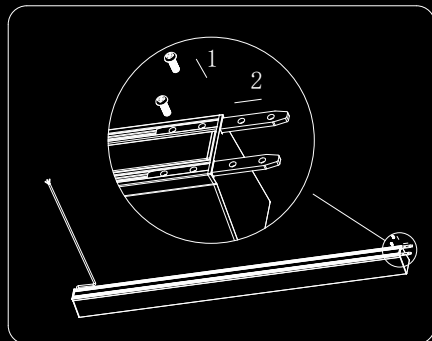

Installation method

Exploded drawing of the suspension installation

Accessories diagram of suspension installation

Hoisting type accessory diagram

Installation steps:

1. Loosen the screws of the first and middle lamps in the docking group, and then pull out half of the connecting piece of the lamp to the docking point of the lamp.

2. Tighten the screws of the first and middle lamps of the docking group in the lamp groove.

3. Drill two $\phi 3.0\text{MM}$ and one $\phi 7.0\text{MM}$ circular holes on the cement ceiling according to the planned hole spacing in the above figure, use a hammer to tap the rubber plug into two $\phi 3.0\text{MM}$ circular holes and lead the AC input wire on the ceiling out of the ceiling.