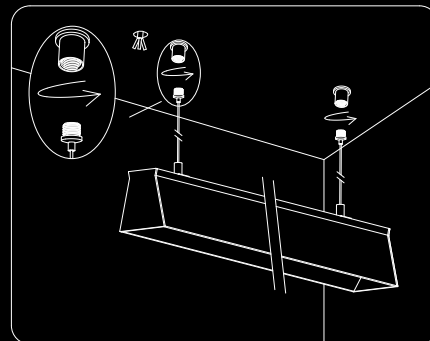

Installation method

Exploded drawing of the suspension installation

Accessories diagram of suspension installation

Hoisting type accessory diagram

Installation steps:

1. Loosen the screws of the first and middle lamps in the docking group, and then pull out half of the connecting piece of the lamp to the docking point of the lamp.

2. Tighten the screws of the first and middle lamps of the docking group in the lamp groove.

3. Drill two $\phi 3.0\text{MM}$ and one $\phi 7.0\text{MM}$ circular holes on the cement ceiling according to the planned hole spacing in the above figure, use a hammer to tap the rubber plug into two $\phi 3.0\text{MM}$ circular holes and lead the AC input wire on the ceiling out of the ceiling.

4. Pass the screw through the fixing head 2 and use a Phillips screwdriver to lock the fixing head 2 in the rubber plug.

5. Tighten the fixing head 3 of the lifting component and screw it onto the lamp.

6. Tighten the fixing head 1 and fixing head 2.

7. Insert the lamp in the extended end of the docking group connector onto another lamp, and then tighten the lamp with screws.

8. Connect the L, N, and GND poles of the AC input wire on the ceiling to the L, N, and GND poles of the AC input wire of the docking group lamp, light up the lamp, and complete the installation.