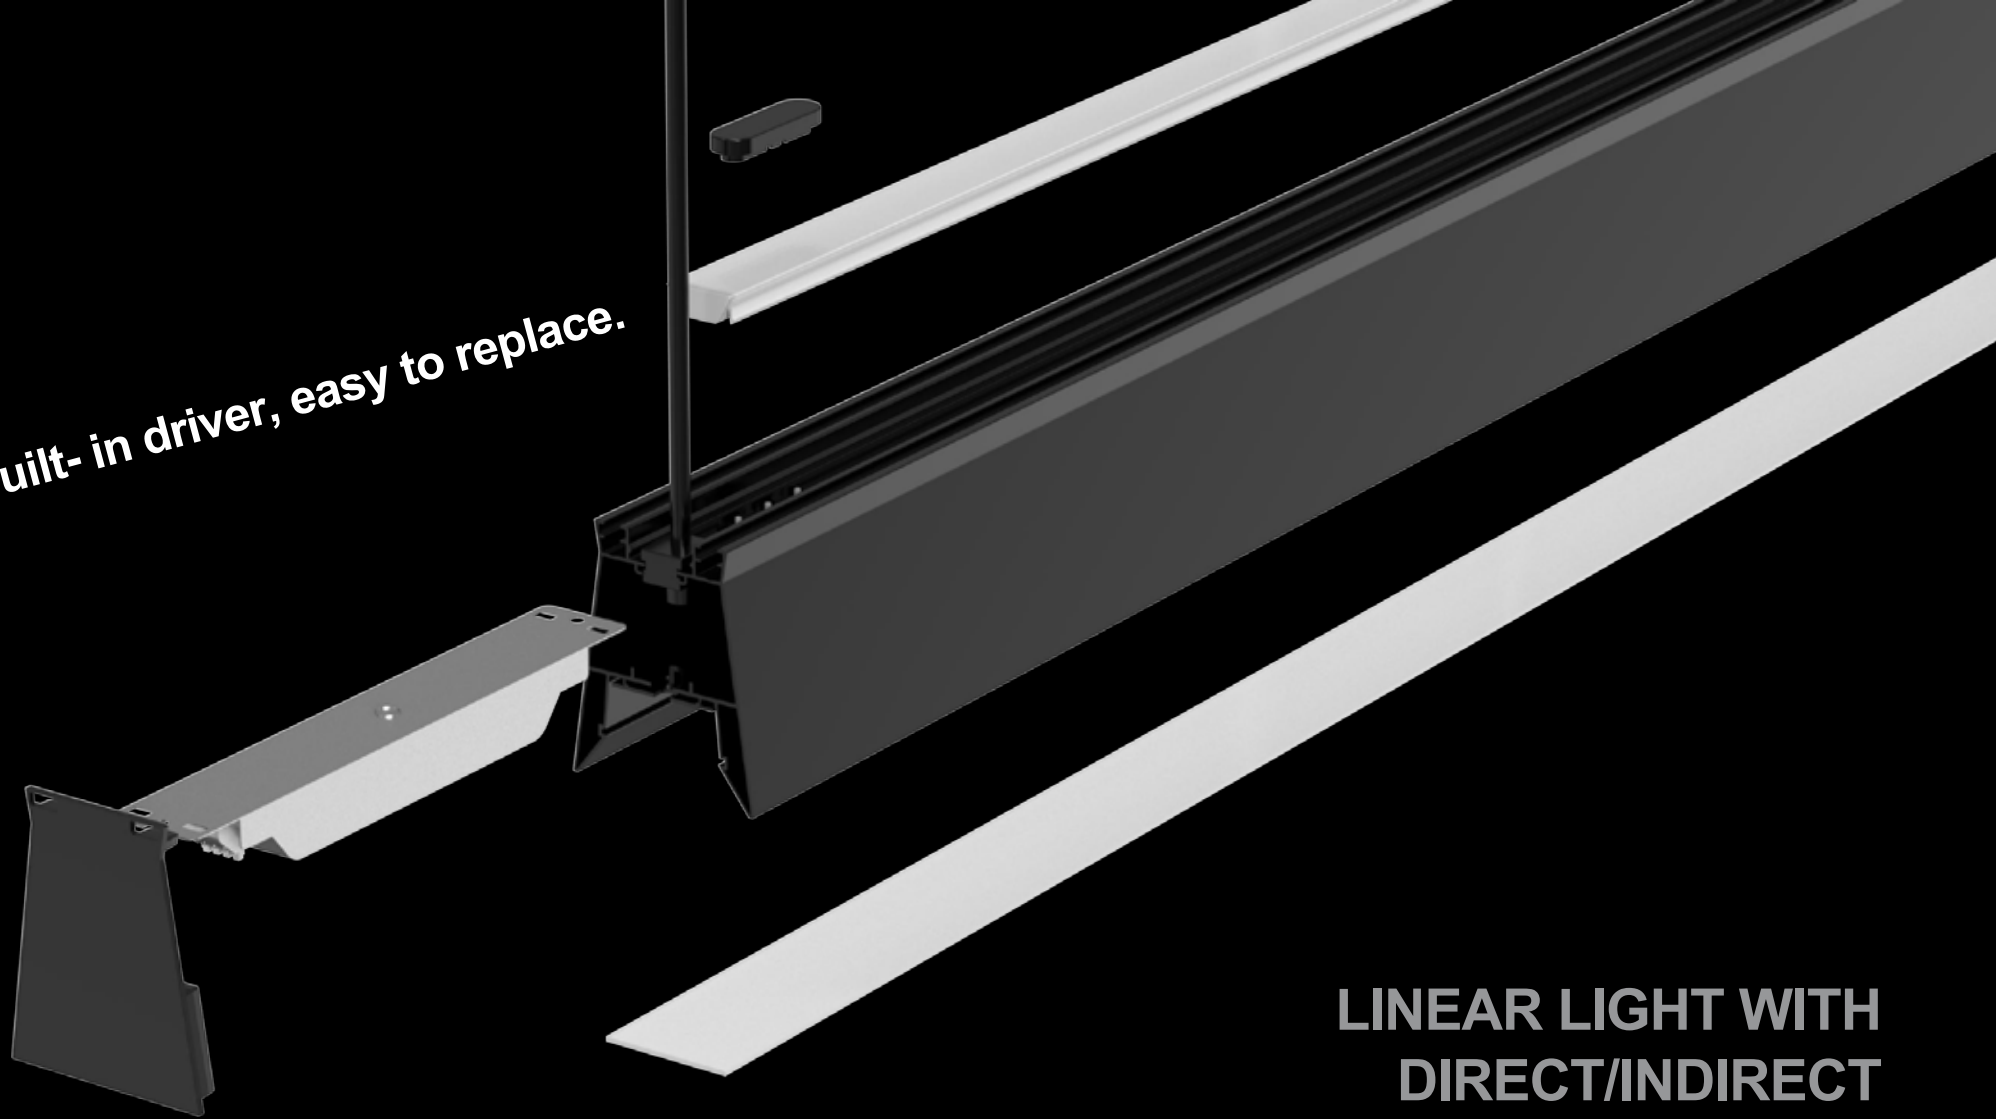

built- in driver, easy to replace.

**LINEAR LIGHT WITH
DIRECT/INDIRECT
LIGHTING**