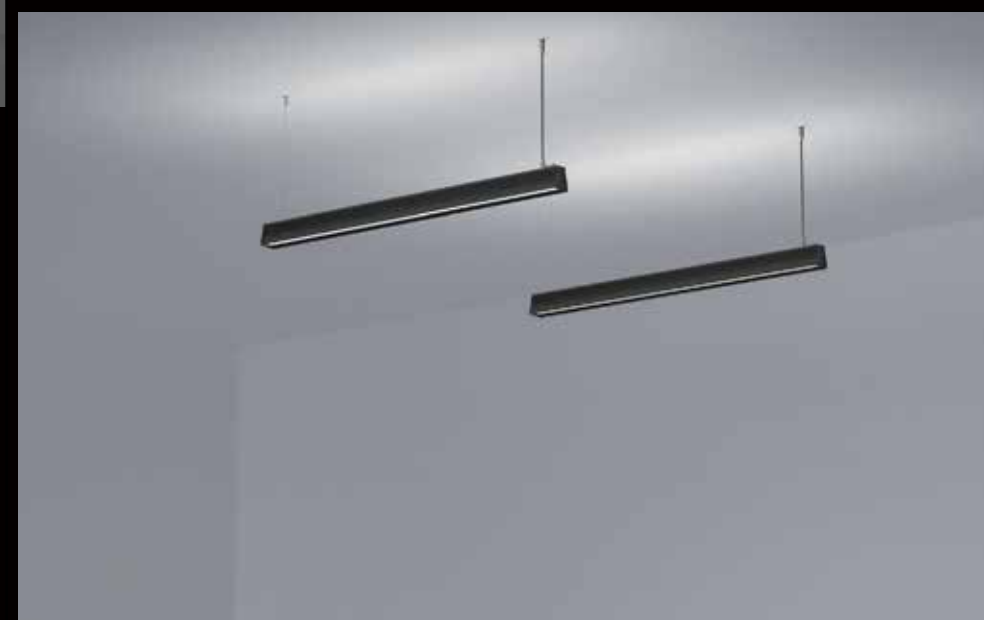

Signcomplex
light and smart

LINEAR LIGHT WITH DIRECT/INDIRECT LIGHTING

- SL8266 Milky lens
- SL8266 louver lens
- SL8266 UGR lens

Meeting room

The product can be widely used in home, school, shopping mall, hotel, office and other indoor public places.

Application

The product can be widely used in home, school, shopping mall, hotel , office and other indoor public places.

LINEAR LIGHT WITH DIRECT/INDIRECT LIGHTING

Features

Double horn lamp shape, which breaks through the conventional square shape with simple and beautiful appearance;

louver Design

SL8266 louver lens

Indirect lighting with SMD2835 leds and milk PC lens, Direct lighting with SMD2835 LEDs and louvers lens, UGR<19.

SMD2835 LEDs

SMD2835 LEDs

aluminum housing

SMD2835 LEDs

SL8266 Milky lens

SMD2835 LEDs + PC cover is used for the direct/indirect luminous structures;

SMD2835 LEDs

Double horn lamp shape, which breaks through the conventional square shape with simple and beautiful appearance;