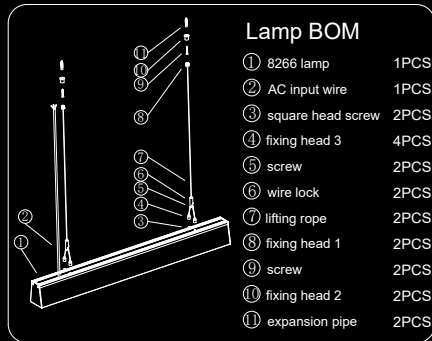

Installation method

Exploded drawing of the suspension installation

Accessories diagram of suspension installation

Hoisting type accessory diagram

Installation steps:

1. Loosen the screws of the first and middle lamps in the docking group, and then pull out half of the connecting piece of the lamp to the docking point of the lamp.