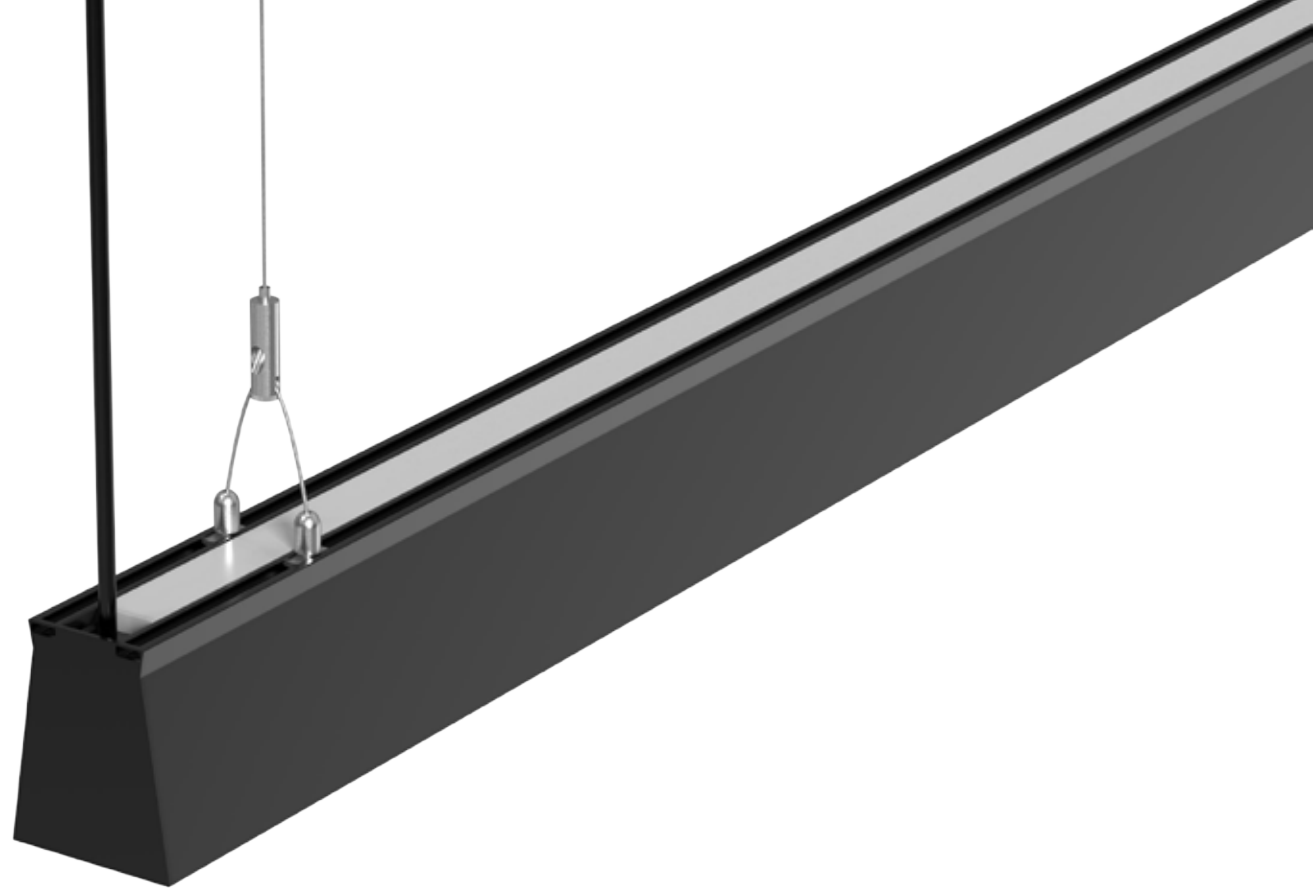

Suspension installation

SL8266 Milky lens / SL8266 louver lens
/ SL8266 UGR lens