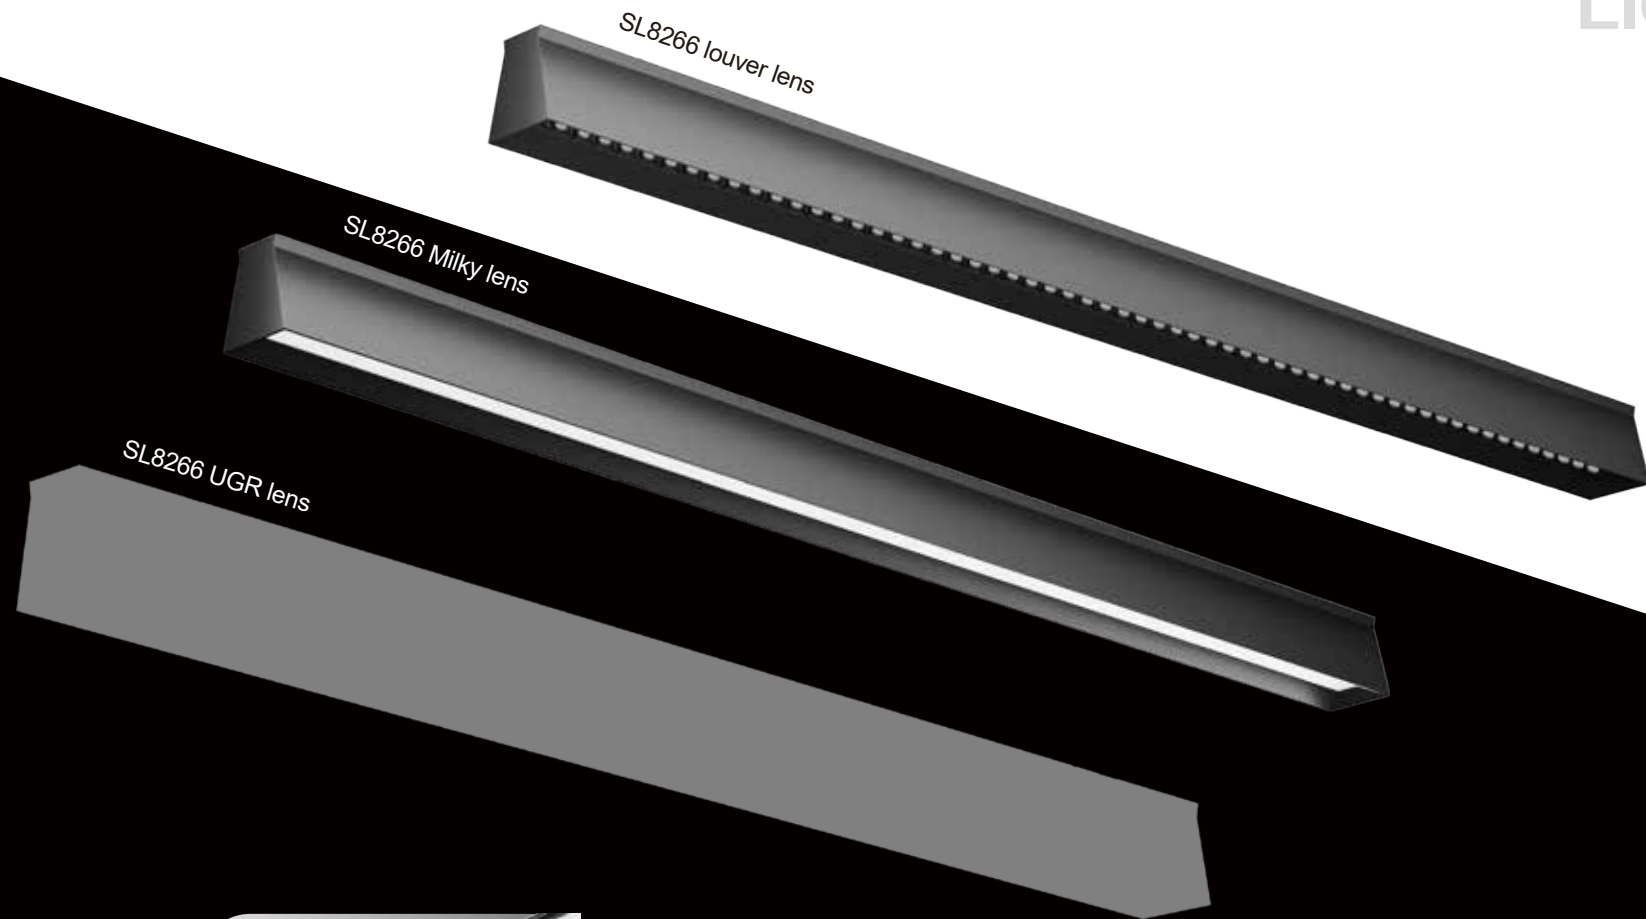

Signcomplex
light and smart

LINEAR LIGHT WITH DIRECT/INDIRECT LIGHTING

- SL8266 Milky lens
- SL8266 louver lens
- SL8266 UGR lens

Meeting room

The product can be widely used in home, school, shopping mall, hotel, office and other indoor public places.

Application

The product can be widely used in home, school, shopping mall, hotel , office and other indoor public places.

LINEAR LIGHT WITH DIRECT/INDIRECT LIGHTING

Features

Double horn lamp shape, which breaks through the conventional square shape with simple and beautiful appearance;

louver Design

SL8266 louver lens

Indirect lighting with SMD2835 leds and milk PC lens, Direct lighting with SMD2835 LEDs and louvers lens, UGR<19.

SMD2835 LEDs

SMD2835 LEDs

aluminum housing

SMD2835 LEDs

SL8266 Milky lens

SMD2835 LEDs + PC cover is used for the direct/indirect luminous structures;

SMD2835 LEDs

Double horn lamp shape, which breaks through the conventional square shape with simple and beautiful appearance;