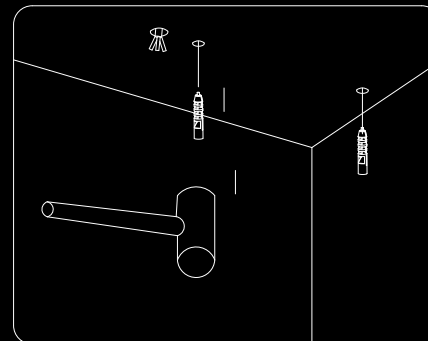

Installation method

Exploded drawing of the suspension installation

Accessories diagram of suspension installation

Hoisting type accessory diagram

Installation steps:

1. Loosen the screws of the first and middle lamps in the docking group, and then pull out half of the connecting piece of the lamp to the docking point of the lamp.

2. Tighten the screws of the first and middle lamps of the docking group in the lamp groove.

3. Drill two $\phi 3.0\text{MM}$ and one $\phi 7.0\text{MM}$ circular holes on the cement ceiling according to the planned hole spacing in the above figure, use a hammer to tap the rubber plug into two $\phi 3.0\text{MM}$ circular holes and lead the AC input wire on the ceiling out of the ceiling.

4. Pass the screw through the fixing head 2 and use a Phillips screwdriver to lock the fixing head 2 in the rubber plug.

5. Tighten the fixing head 3 of the lifting component and screw it onto the lamp.