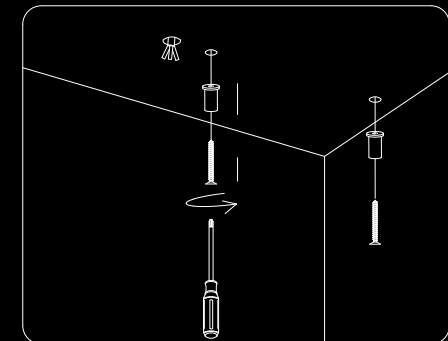

Installation method

Exploded drawing of the suspension installation

Accessories diagram of suspension installation

Hoisting type accessory diagram

Installation steps:

1. Loosen the screws of the first and middle lamps in the docking group, and then pull out half of the connecting piece of the lamp to the docking point of the lamp.

2. Tighten the screws of the first and middle lamps of the docking group in the lamp groove.

3. Drill two $\phi 3.0\text{MM}$ and one $\phi 7.0\text{MM}$ circular holes on the cement ceiling according to the planned hole spacing in the above figure, use a hammer to tap the rubber plug into two $\phi 3.0\text{MM}$ circular holes and lead the AC input wire on the ceiling out of the ceiling.

4. Pass the screw through the fixing head 2 and use a Phillips screwdriver to lock the fixing head 2 in the rubber plug.

5. Tighten the fixing head 3 of the lifting component and screw it onto the lamp.