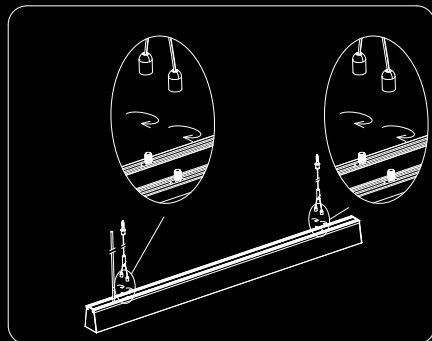

Installation method

Exploded drawing of the suspension installation

Accessories diagram of suspension installation

Hoisting type accessory diagram

Installation steps:

1. Loosen the screws of the first and middle lamps in the docking group, and then pull out half of the connecting piece of the lamp to the docking point of the lamp.

2. Tighten the screws of the first and middle lamps of the docking group in the lamp groove.

3. Drill two $\phi 3.0\text{MM}$ and one $\phi 7.0\text{MM}$ circular holes on the cement ceiling according to the planned hole spacing in the above figure, use a hammer to tap the rubber plug into two $\phi 3.0\text{MM}$ circular holes and lead the AC input wire on the ceiling out of the ceiling.

4. Pass the screw through the fixing head 2 and use a Phillips screwdriver to lock the fixing head 2 in the rubber plug.

5. Tighten the fixing head 3 of the lifting component and screw it onto the lamp.