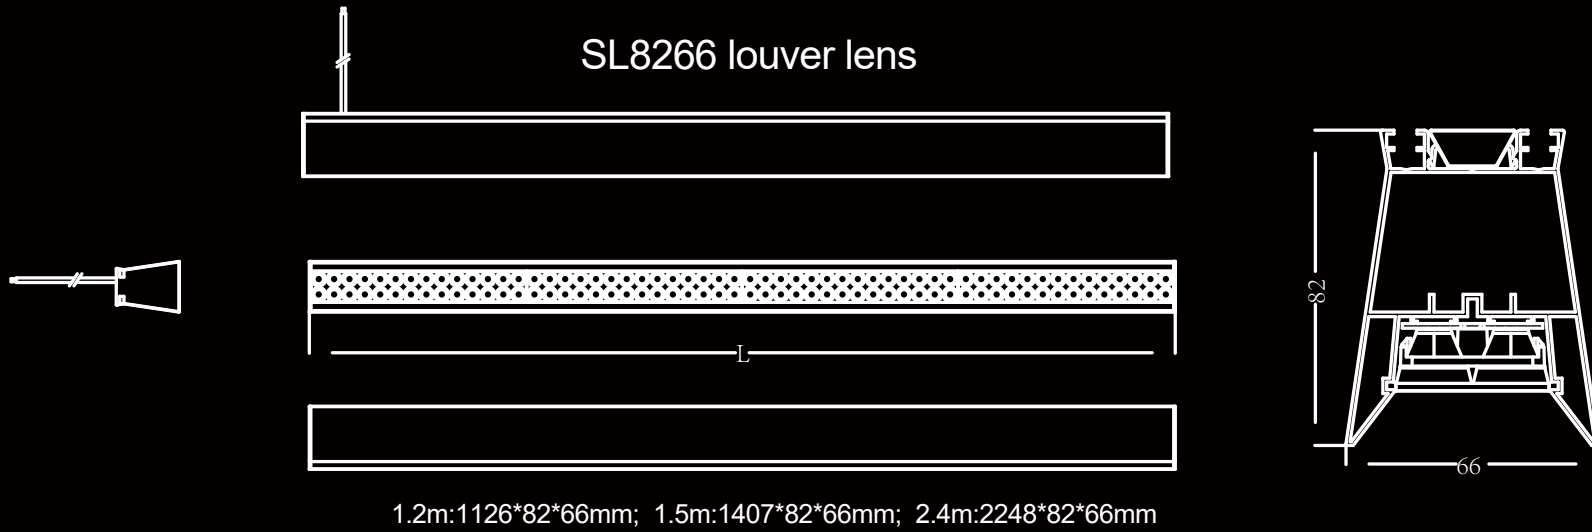

Dimensions (mm)