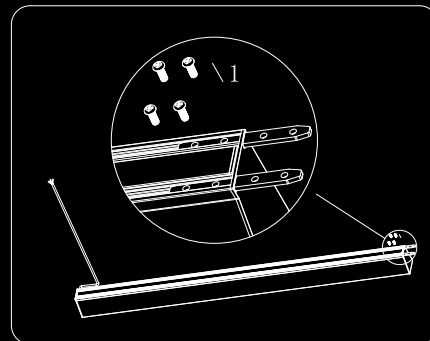

Installation method

Exploded drawing of the suspension installation

Accessories diagram of suspension installation

Hoisting type accessory diagram

Installation steps:

1. Loosen the screws of the first and middle lamps in the docking group, and then pull out half of the connecting piece of the lamp to the docking point of the lamp.

2. Tighten the screws of the first and middle lamps of the docking group in the lamp groove.

3. Drill two $\phi 3.0\text{MM}$ and one $\phi 7.0\text{MM}$ circular holes on the cement ceiling according to the planned hole spacing in the above figure, use a hammer to tap the rubber plug into two $\phi 3.0\text{MM}$ circular holes and lead the AC input wire on the ceiling out of the ceiling.