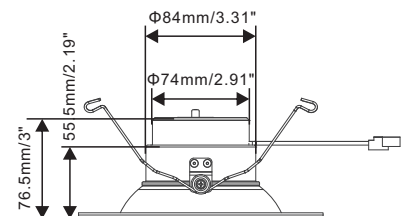

Dimensions (unit: inch/mm)

4"

Baffle

Smooth

6"

Baffle

Smooth

Installation

Packaging

Information \ Size	4 inch	6 inch
Net weight/CTN	0.15 Kg	0.2 Kg
Gross weight/CTN	0.34 Kg	0.47 Kg
Inner size	137X88X138mm	195X94X198mm
Carton size	287X282X300mm	410X300X420mm
Quantity	1pcs/inner box, 12 pcs/carton	1pcs/inner box, 12 pcs/carton
20'GP	13440pcs	13440pcs
40'GP	26880pcs	27468pcs
40'HQ	30720pcs	31392pcs