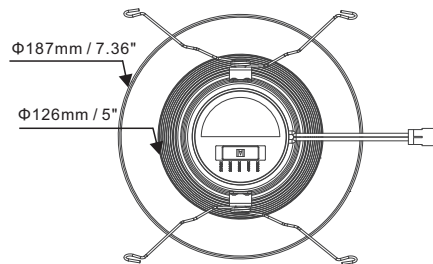

Dimensions (unit: inch/mm)

4"

Baffle

Smooth

6"

Baffle

Smooth

Installation

4inch

6inch

1.HTB4-010-AL-5CCT-01BD, HTB4-010-AL-5CCT-01D Compatible SCR List

Number	Brand	Model	Power	Max. output current(mA) ± 7	Min. output current(mA)	Dimming ratio range
1	Lutron	DVWCL-153PH	10W	60.1	0	0%-86%
2	Lutron	TGCL-153PH	10W	69.7	0	0%-100%
3	Lutron	CTCL-153DH	10W	69.7	0	0%-100%
4	Leviton	CL-6674	10W	69.7	0	0%-100%
5	Lutron	MACL-153MR-WH	10W	65.4	0	0%-93.8%
6	Leviton	CL-6672	10W	69.7	0	3%-100%
7	Lutron	S-600HP	10W	69.7	0	0%-100%
8	Lutron	DV-600PR	10W	68.6	0	0%-98.5%
9	Leviton	VP106-1LZ	10W	68.6	0	0%-98.5%
10	Lutron	SELV-300P	10W	69.7	0	0%-100%
11	Lutron	DVELV-300P	10W	69.7	0	0%-100%
12	Lutron	SLV-600P-IV	10W	69.7	0	0%-100%