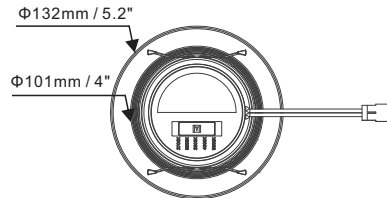

Description

This downlight adopts exposed dip switch to adjust 5CCT so as to achieve the diversity of application.

Features

- Achieve selection of five types of color temperature through five-section dip switches.
- Long service life: the adoption of LED lamp beads ensures that the service life exceeds 50000 hours.
- The adoption of optical engine design ensures higher integration and smaller volume.
- Adopt DOB solution, the electromagnetic radiation is small.
- Compatible with most dimmers of North American to obtain good dimming effect.
- Dimming range:10-100%

Technical parameters

Model	CCT	Luminous flux (lm±10%)	LED type	Power(W)	Input voltage Frequency	Work temperature	Max.pcs/Dimmer
HTB4-010-AL-5CCT-01BD HTB4-010-AL-5CCT-01D	2700K	740	Warm White: 2835*14 Cold White: 2835*14	10W	120Vac 60Hz	-20°C~40°C	10pcs
	3000K	810					
	3500K	827					
	4000K	860					
	5000K	790					
HTB6-015-AL-5CCT-01BD HTB6-015-AL-5CCT-01D	2700K	1100	Warm White: 2835*15 Cold White: 2835*15	15W	120Vac 60Hz	-20°C~40°C	10pcs
	3000K	1200					
	3500K	1250					
	4000K	1300					
	5000K	1150					

Dimensions (unit: inch/mm)

4"

Baffle

Smooth

6"

Baffle

Smooth

Installation