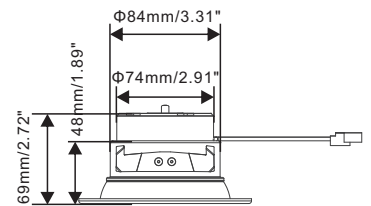

Technical parameters

Model	CCT	Luminous flux (lm±10%)	LED type	Power(W)	Input voltage Frequency	Work temperature	Max.pcs/Dimmer
HTB4-010-AL-5CCT-01BD HTB4-010-AL-5CCT-01D	2700K	740	Warm White: 2835*14 Cold White: 2835*14	10W	120Vac 60Hz	-20°C~40°C	10pcs
	3000K	810					
	3500K	827					
	4000K	860					
	5000K	790					
HTB6-015-AL-5CCT-01BD HTB6-015-AL-5CCT-01D	2700K	1100	Warm White: 2835*15 Cold White: 2835*15	15W	120Vac 60Hz	-20°C~40°C	10pcs
	3000K	1200					
	3500K	1250					
	4000K	1300					
	5000K	1150					

Dimensions (unit: inch/mm)

4"

Baffle

Smooth

6"

Baffle

Smooth

Installation

Packaging

Information \ Size	4 inch	6 inch
Net weight/CTN	0.15 Kg	0.2 Kg
Gross weight/CTN	0.34 Kg	0.47 Kg
Inner size	137X88X138mm	195X94X198mm
Carton size	287X282X300mm	410X300X420mm
Quantity	1pcs/inner box, 12 pcs/carton	1pcs/inner box, 12 pcs/carton
20'GP	13440pcs	13440pcs
40'GP	26880pcs	27468pcs
40'HQ	30720pcs	31392pcs