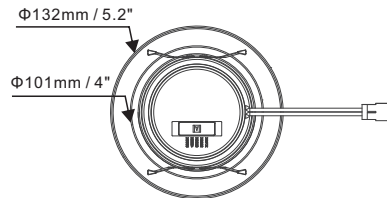

Technical parameters

Model	CCT	Luminous flux (lm±10%)	LED type	Power(W)	Input voltage Frequency	Work temperature	Max.pcs/Dimmer
HTB4-010-AL-5CCT-01BD HTB4-010-AL-5CCT-01D	2700K	740	Warm White: 2835*14 Cold White: 2835*14	10W	120Vac 60Hz	-20°C~40°C	10pcs
	3000K	810					
	3500K	827					
	4000K	860					
	5000K	790					
HTB6-015-AL-5CCT-01BD HTB6-015-AL-5CCT-01D	2700K	1100	Warm White: 2835*15 Cold White: 2835*15	15W	120Vac 60Hz	-20°C~40°C	10pcs
	3000K	1200					
	3500K	1250					
	4000K	1300					
	5000K	1150					

Dimensions (unit: inch/mm)

4"

Baffle

Smooth

6"

Baffle

Smooth

Installation