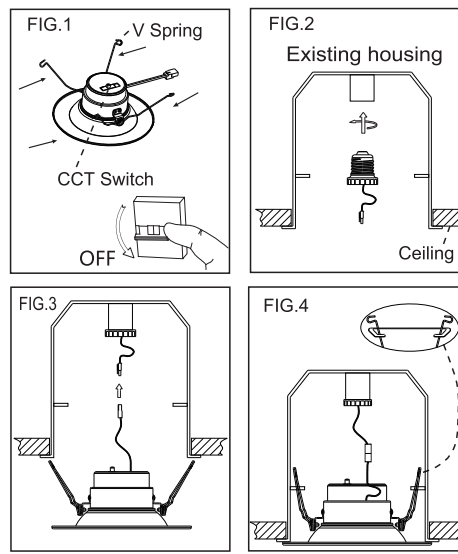

Dimensions (unit: inch/mm)

4"

Baffle

Smooth

6"

Baffle

Smooth

Installation

4inch

6inch

1.HTB4-010-AL-5CCT-01BD, HTB4-010-AL-5CCT-01D Compatible SCR List

Number	Brand	Model	Power	Max. output current(mA) ± 7	Min. output current(mA)	Dimming ratio range
1	Lutron	DVWCL-153PH	10W	60.1	0	0%-86%
2	Lutron	TGCL-153PH	10W	69.7	0	0%-100%
3	Lutron	CTCL-153DH	10W	69.7	0	0%-100%
4	Leviton	CL-6674	10W	69.7	0	0%-100%
5	Lutron	MACL-153MR-WH	10W	65.4	0	0%-93.8%
6	Leviton	CL-6672	10W	69.7	0	3%-100%
7	Lutron	S-600HP	10W	69.7	0	0%-100%
8	Lutron	DV-600PR	10W	68.6	0	0%-98.5%
9	Leviton	VP106-1LZ	10W	68.6	0	0%-98.5%
10	Lutron	SELV-300P	10W	69.7	0	0%-100%
11	Lutron	DVELV-300P	10W	69.7	0	0%-100%
12	Lutron	SLV-600P-IV	10W	69.7	0	0%-100%