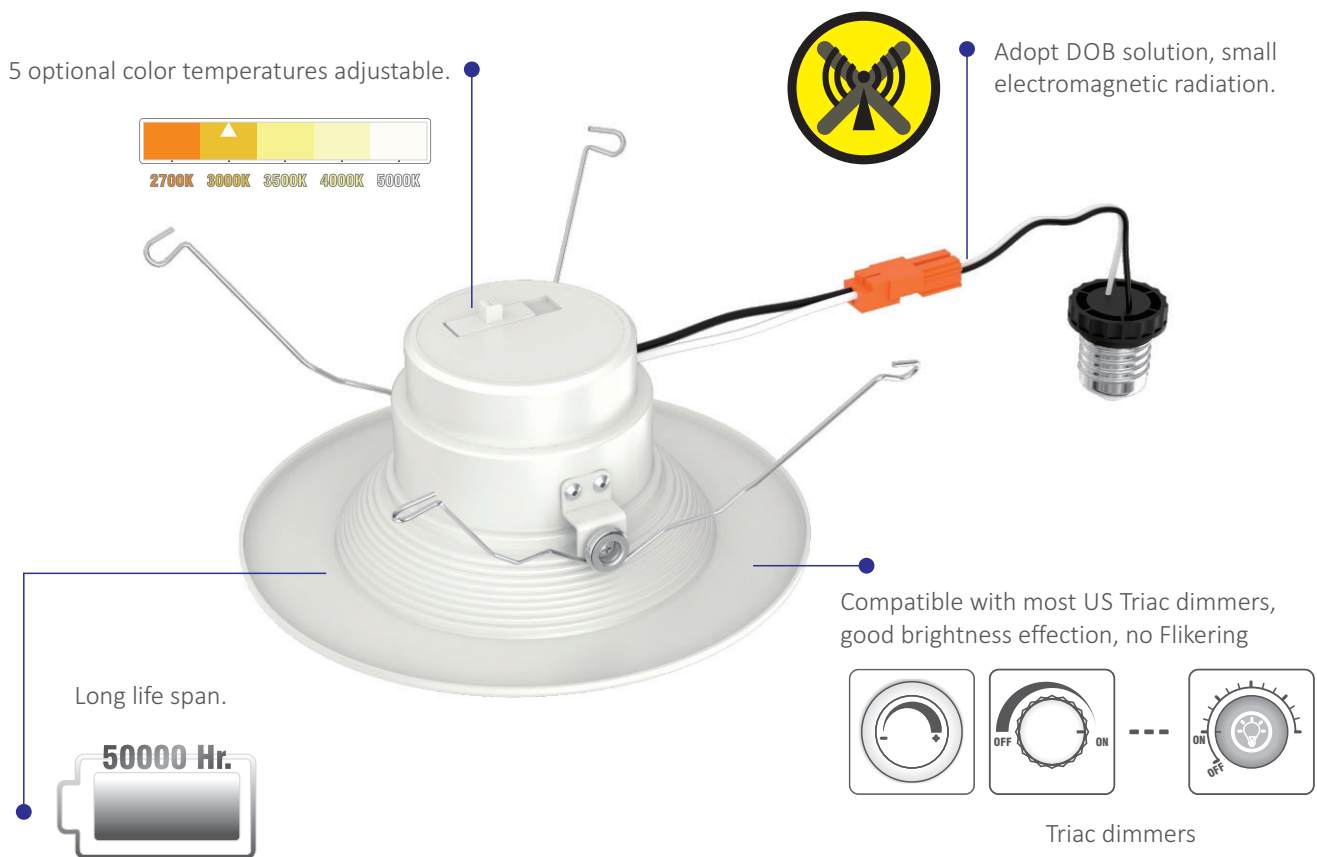

LED 5CCT Adjustable Retrofit Downlight

Color Adjustable

Application

Applied in offices, department stores, families, etc. Users may select any one in five types of color temperature according to actual lighting need through five-section dip switch.

Description

This downlight adopts exposed dip switch to adjust 5CCT so as to achieve the diversity of application.

Features

- Achieve selection of five types of color temperature through five-section dip switches.
- Long service life: the adoption of LED lamp beads ensures that the service life exceeds 50000 hours.
- The adoption of optical engine design ensures higher integration and smaller volume.
- Adopt DOB solution, the electromagnetic radiation is small.
- Compatible with most dimmers of North American to obtain good dimming effect.
- Dimming range:10-100%

Technical parameters

Model	CCT	Luminous flux (lm±10%)	LED type	Power(W)	Input voltage Frequency	Work temperature	Max.pcs/Dimmer
HTB4-010-AL-5CCT-01BD HTB4-010-AL-5CCT-01D	2700K	740	Warm White: 2835*14 Cold White: 2835*14	10W	120Vac 60Hz	-20°C~40°C	10pcs
	3000K	810					
	3500K	827					
	4000K	860					
	5000K	790					
HTB6-015-AL-5CCT-01BD HTB6-015-AL-5CCT-01D	2700K	1100	Warm White: 2835*15 Cold White: 2835*15	15W	120Vac 60Hz	-20°C~40°C	10pcs
	3000K	1200					
	3500K	1250					
	4000K	1300					
	5000K	1150					