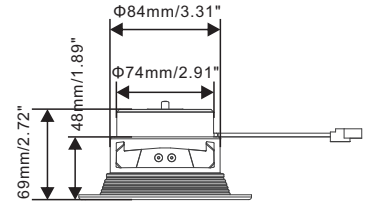

Technical parameters

Model	CCT	Luminous flux (lm±10%)	LED type	Power(W)	Input voltage Frequency	Work temperature	Max.pcs/Dimmer
HTB4-010-AL-5CCT-01BD HTB4-010-AL-5CCT-01D	2700K	740	Warm White: 2835*14 Cold White: 2835*14	10W	120Vac 60Hz	-20°C~40°C	10pcs
	3000K	810					
	3500K	827					
	4000K	860					
	5000K	790					
HTB6-015-AL-5CCT-01BD HTB6-015-AL-5CCT-01D	2700K	1100	Warm White: 2835*15 Cold White: 2835*15	15W	120Vac 60Hz	-20°C~40°C	10pcs
	3000K	1200					
	3500K	1250					
	4000K	1300					
	5000K	1150					

Dimensions (unit: inch/mm)

4"

Baffle

Smooth

6"

Baffle

Smooth

Installation

Packaging

Information \ Size	4 inch	6 inch
Net weight/CTN	0.15 Kg	0.2 Kg
Gross weight/CTN	0.34 Kg	0.47 Kg
Inner size	137X88X138mm	195X94X198mm
Carton size	287X282X300mm	410X300X420mm
Quantity	1pcs/inner box, 12 pcs/carton	1pcs/inner box, 12 pcs/carton
20'GP	13440pcs	13440pcs
40'GP	26880pcs	27468pcs
40'HQ	30720pcs	31392pcs