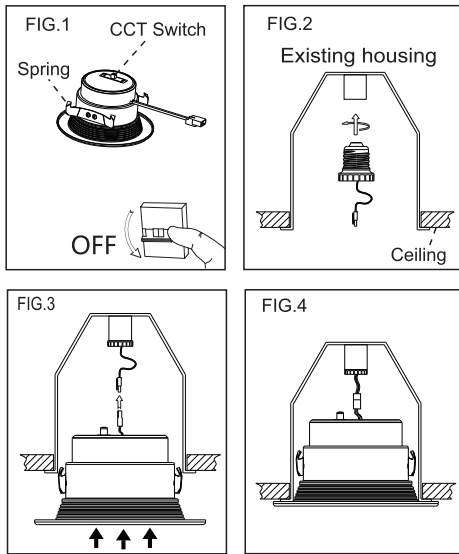

Dimensions (unit: inch/mm)

4"

Baffle

Smooth

6"

Baffle

Smooth

Installation

4inch

6inch

1.HTB4-010-AL-5CCT-01BD, HTB4-010-AL-5CCT-01D Compatible SCR List

Number	Brand	Model	Power	Max. output current(mA) ± 7	Min. output current(mA)	Dimming ratio range
1	Lutron	DVWCL-153PH	10W	60.1	0	0%-86%
2	Lutron	TGCL-153PH	10W	69.7	0	0%-100%
3	Lutron	CTCL-153DH	10W	69.7	0	0%-100%
4	Leviton	CL-6674	10W	69.7	0	0%-100%
5	Lutron	MACL-153MR-WH	10W	65.4	0	0%-93.8%
6	Leviton	CL-6672	10W	69.7	0	3%-100%
7	Lutron	S-600HP	10W	69.7	0	0%-100%
8	Lutron	DV-600PR	10W	68.6	0	0%-98.5%
9	Leviton	VP106-1LZ	10W	68.6	0	0%-98.5%
10	Lutron	SELV-300P	10W	69.7	0	0%-100%
11	Lutron	DVELV-300P	10W	69.7	0	0%-100%
12	Lutron	SLV-600P-IV	10W	69.7	0	0%-100%