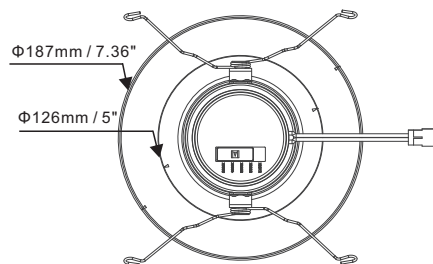

Dimensions (unit: inch/mm)

4"

Baffle

Smooth

6"

Baffle

Smooth

Installation

4inch

6inch

1.HTB4-010-AL-5CCT-01BD, HTB4-010-AL-5CCT-01D Compatible SCR List

Number	Brand	Model	Power	Max. output current(mA) ± 7	Min. output current(mA)	Dimming ratio range
1	Lutron	DVWCL-153PH	10W	60.1	0	0%-86%
2	Lutron	TGCL-153PH	10W	69.7	0	0%-100%
3	Lutron	CTCL-153DH	10W	69.7	0	0%-100%
4	Leviton	CL-6674	10W	69.7	0	0%-100%
5	Lutron	MACL-153MR-WH	10W	65.4	0	0%-93.8%
6	Leviton	CL-6672	10W	69.7	0	3%-100%
7	Lutron	S-600HP	10W	69.7	0	0%-100%
8	Lutron	DV-600PR	10W	68.6	0	0%-98.5%
9	Leviton	VP106-1LZ	10W	68.6	0	0%-98.5%
10	Lutron	SELV-300P	10W	69.7	0	0%-100%
11	Lutron	DVELV-300P	10W	69.7	0	0%-100%
12	Lutron	SLV-600P-IV	10W	69.7	0	0%-100%