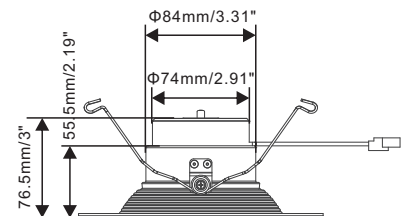

Dimensions (unit: inch/mm)

4"

Baffle

Smooth

6"

Baffle

Smooth

Installation

Packaging

Information \ Size	4 inch	6 inch
Net weight/CTN	0.15 Kg	0.2 Kg
Gross weight/CTN	0.34 Kg	0.47 Kg
Inner size	137X88X138mm	195X94X198mm
Carton size	287X282X300mm	410X300X420mm
Quantity	1pcs/inner box, 12 pcs/carton	1pcs/inner box, 12 pcs/carton
20'GP	13440pcs	13440pcs
40'GP	26880pcs	27468pcs
40'HQ	30720pcs	31392pcs