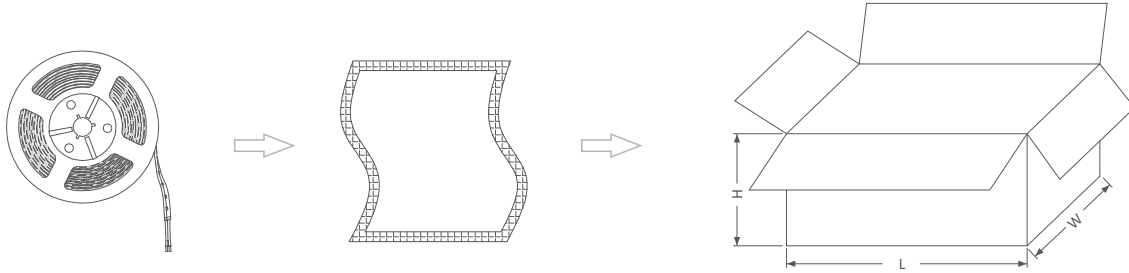

Packaging information

LED strip+accessories	Anti-static bag	Packing Box		
Part Number	Gross Weight per Reel	QTY per Carton	Size(cm/inch)	Gross Weight
SC-YID3-W+WW-12/24	0.15Kg	50 Reels	61cm*35cm*24cm 2.4"*1.38"*0.94"	8.0Kg

Installation Requirement

- Installed on flame-retardant surface, wood and material exceed 2mm thickness;
- Please first read the product specification carefully, make sure the using environment conform to specification, then it can be used;
- Confirm input voltage and power off before use;
- Series connection can't exceed 3m for 12V and 5m for 24V, and the strip must be used with aluminum profile and other radiators;
- Cut the strip according to the cutting logo on the strip.

Application

- The product can be used in advertising billboard, backlit decoration, architecture, bar, dance hall, wine cabinet, floor, ceiling, etc.