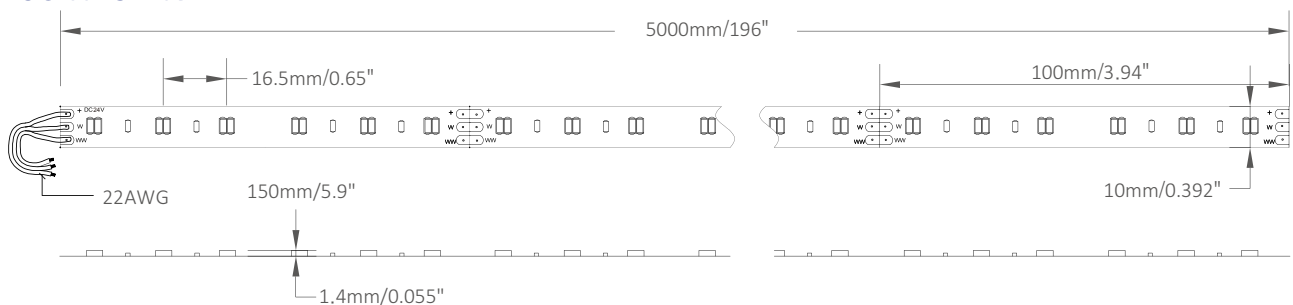

SC-YID3-24V