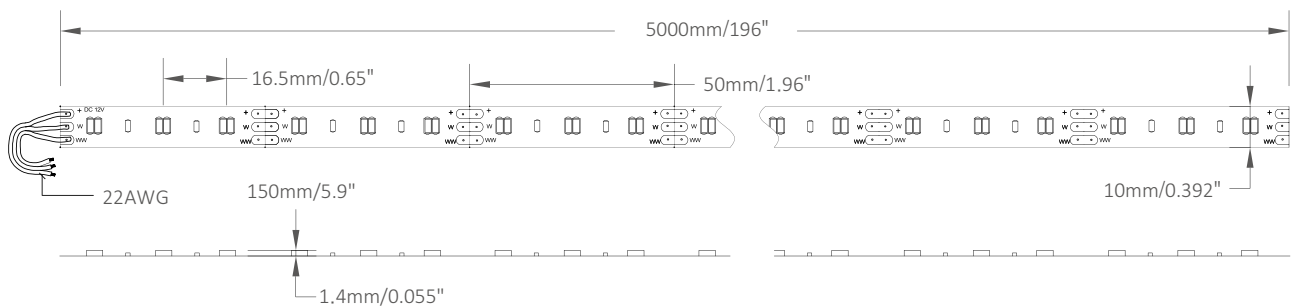

Features

- 5225 2-in-1 Hybrid LED
- CRI80 & CRI90 are both available
- High brightness and tunable, reach 2650lm/M Max.
- CCT changeable:2800K-6500K
- 60LED/M, 12V/24V DC
- 28.8W/M Max., should work with aluminum heat sink
- Max length: 3M for 12V & 5M for 24V
- IP20&IP64(slim silicon glue potted)
- CE, RoHS, 5 years warranty

Technical Parameters

Model	Color	CCT	Lumen (lm/M)	LED Type	CRI	LED Qty. (PCS/M)	Power (W/M)	Beam angle (degree)	Width (mm)	Max. Length (M)	Min. Length (mm)	DC Voltage (V)
SC-YID3-W+WW-12	W	5500K-6000K	1366	5225	80	60	14.4	120	10	3	50	12
	WW	2800K-3200K	1289				14.4					
	W+WW	3800K-4500K	2653				28.8					
SC-YID3-W+WW-24	W	5500K-6000K	1366	5225	80	60	14.4	120	10	5	100	24
	WW	2800K-3200K	1289				14.4					
	W+WW	3800K-4500K	2653				28.8					

Dimensions

SC-YID3-12V