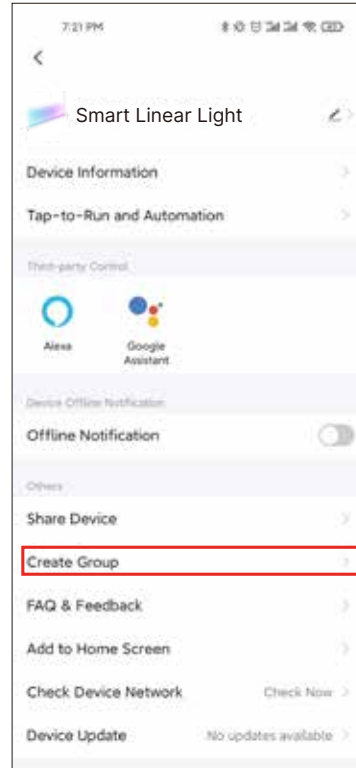

Step 2: Make sure the phone is connected to WiFi (only supports 2.4G WiFi network), turn on phone bluetooth and Location Access.

Step 3: Turn on the light, Long press remote control "OFF" key for 5 seconds to enter the network distribution mode, and the Silicone Striplight flashes, Tap "+" button on top right corner to add device

(Note: If the light does not blink or the remote does not work, please turn off the lamp and then switch it following the steps: ON-OFF-ON-OFF-ON until it's blinking rapidly.)

Step 4: Please follow the instructions on the APP interface to add the device by following

Step1

Step2

Step3

Step4

Control Device

RGBIC LED design, various intelligent dynamic switching modes, can provide a wonderful atmosphere feeling and 16 million customized colors.

How to use the third-party platform for voice control?

Step1: Tap "pencil symbol" button on top right corner

Step2: Select corresponding third-party voice services

How to control multiple lamps through APP?

Remote Button function

Installation

Exploded drawing of suspension installation