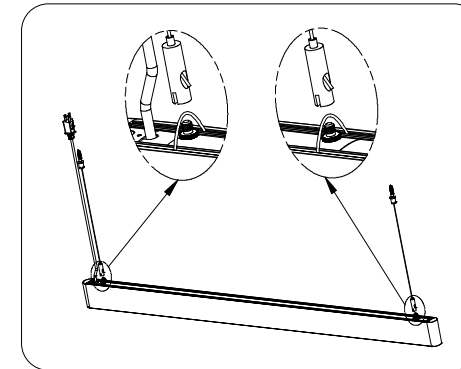

Suspension installation accessories drawing

Installation steps:

1. Plan the distance between the installation holes first, then drill 2 $\Phi 3.0\text{mm}$ and 1 $\Phi 7.0\text{mm}$ holes in the cement ceiling, and knock the rubber plug into the 2 $\Phi 3.0\text{MM}$ holes with a hammer.

2. Thread the screw through the fixed head 2 and use a Phillips screwdriver to lock the fixed head 2 in the rubber plug.

3. Rotate and tighten the assembled lamp with fixed head 1 and fixed head 2.

4. Install the steel wire rope on the lamp to the wire locker, and then twist the screws, and finally plug in the plug cable, the installation is complete.