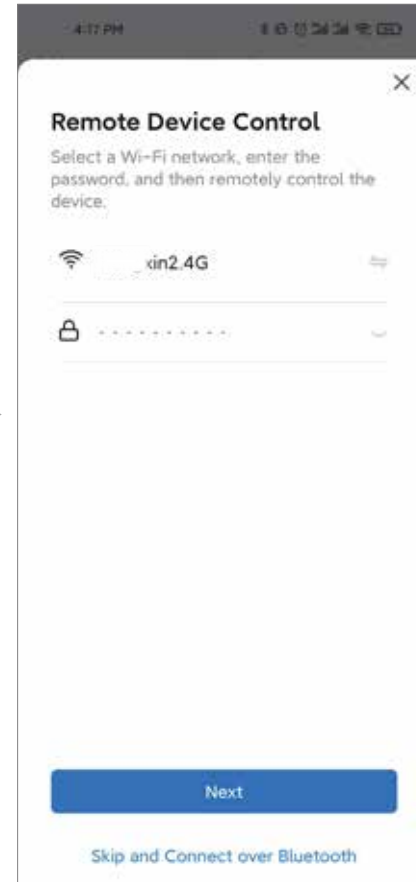

Step 2: Make sure the phone is connected to WiFi (only supports 2.4G WiFi network), turn on phone bluetooth and Location Access.

Step 3: Turn on the light, Long press remote control "OFF" key for 5 seconds to enter the network distribution mode, and the Silicone Striplight flashes, Tap "+" button on top right corner to add device

(Note: If the light does not blink or the remote does not work, please turn off the lamp and then switch it following the steps: ON-OFF-ON-OFF-ON until it's blinking rapidly.)

Step 4: Please follow the instructions on the APP interface to add the device by following

Step1

Step2

Step3

Step4

Control Device

RGBIC LED design, various intelligent dynamic switching modes, can provide a wonderful atmosphere feeling and 16 million customized colors.

How to use the third-party platform for voice control?

Step1: Tap "pencil symbol" button on top right corner

Step2: Select corresponding third-party voice services

How to control multiple lamps through APP?

Remote Button function

Installation

Exploded drawing of suspension installation