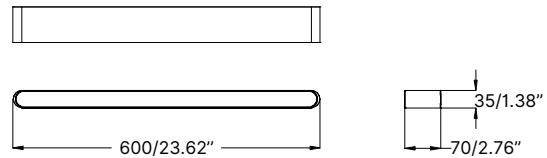

2. Thread the screw through the fixed head 2 and use a Phillips screwdriver to lock the fixed head 2 in the rubber plug.

3. Rotate and tighten the assembled lamp with fixed head 1 and fixed head 2.

4. Install the steel wire rope on the lamp to the wire locker, and then twist the screws, and finally plug in the plug cable, the installation is complete.

Dimensions (Unit:mm/inch)

2 Feet

6 Feet

4 Feet

8 Feet

Parameter

Model	Length	CCT	Lumens	Power	LED Type	Light Effect	Beam Angle	IP Grade	Input Voltage	CRI	PF
SC-SL3570UD-020-AW-02-02SE	2FT	2700K-6500K	1150lm(ww) 1320lm(nw) 1450lm(cw)	total:20W up:6W down:14W	up:3030RGB down:2835	100lm/w	70°(up) 110°(down)	IP40	100-277VAC 50/60Hz	≥90	0.9
SC-SL3570UD-036-AW-02-02SE	4FT	2700K-6500K	2350lm(ww) 2650lm(nw) 2900lm(cw)	total:36W up:8W down:28W							
SC-SL3570UD-045-AW-02-02SE	6FT	2700K-6500K	2900lm(ww) 3300lm(nw) 3600lm(cw)	total:45W up:10W down:35W							
SC-SL3570UD-060-AW-02-02SE	8FT	2700K-6500K	3650lm(ww) 4150lm(nw) 4550lm(cw)	total:60W up:16W down:44W							