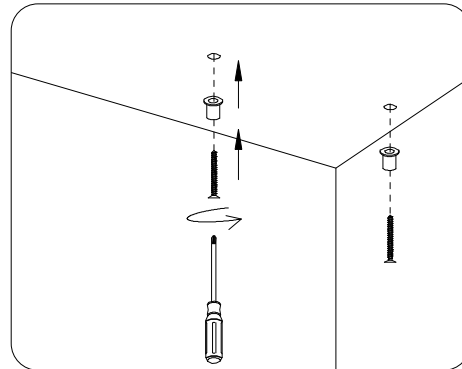

Step1: Tap "pencil symbol" button on top right corner

Step2: Select corresponding third-party voice services

How to control multiple lamps through APP?

Remote Button function

Installation

Exploded drawing of suspension installation

Suspension installation accessories drawing

Installation steps:

1. Plan the distance between the installation holes first, then drill 2 $\Phi 3.0\text{mm}$ and 1 $\Phi 7.0\text{mm}$ holes in the cement ceiling, and knock the rubber plug into the 2 $\Phi 3.0\text{MM}$ holes with a hammer.

2. Thread the screw through the fixed head 2 and use a Phillips screwdriver to lock the fixed head 2 in the rubber plug.

3. Rotate and tighten the assembled lamp with fixed head 1 and fixed head 2.

4. Install the steel wire rope on the lamp to the wire locker, and then twist the screws, and finally plug in the plug cable, the installation is complete.