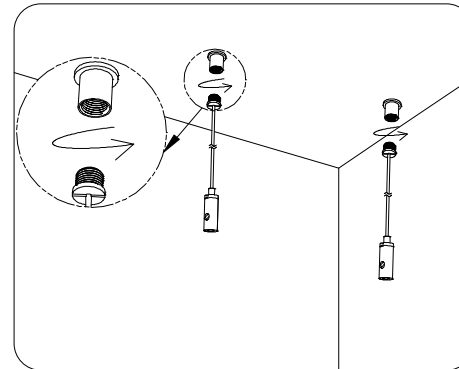

Step1: Tap "pencil symbol" button on top right corner

Step2: Select corresponding third-party voice services

How to control multiple lamps through APP?

Remote Button function

Installation

Exploded drawing of suspension installation

Suspension installation accessories drawing

Installation steps:

1. Plan the distance between the installation holes first, then drill 2 $\Phi 3.0\text{mm}$ and 1 $\Phi 7.0\text{mm}$ holes in the cement ceiling, and knock the rubber plug into the 2 $\Phi 3.0\text{MM}$ holes with a hammer.

2. Thread the screw through the fixed head 2 and use a Phillips screwdriver to lock the fixed head 2 in the rubber plug.

3. Rotate and tighten the assembled lamp with fixed head 1 and fixed head 2.

4. Install the steel wire rope on the lamp to the wire locker, and then twist the screws, and finally plug in the plug cable, the installation is complete.