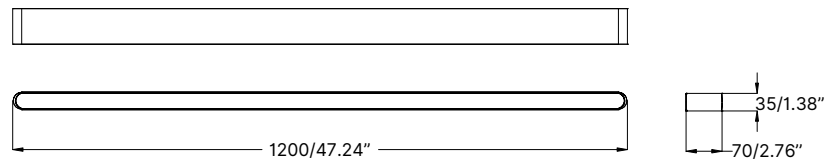

2. Thread the screw through the fixed head 2 and use a Phillips screwdriver to lock the fixed head 2 in the rubber plug.

3. Rotate and tighten the assembled lamp with fixed head 1 and fixed head 2.

4. Install the steel wire rope on the lamp to the wire locker, and then twist the screws, and finally plug in the plug cable, the installation is complete.

Dimensions (Unit:mm/inch)

2 Feet

6 Feet

4 Feet

8 Feet

Parameter

Model	Length	CCT	Lumens	Power	LED Type	Light Effect	Beam Angle	IP Grade	Input Voltage	CRI	PF
SC-SL3570UD-020-AW-02-02SE	2FT	2700K-6500K	1150lm(ww) 1320lm(nw) 1450lm(cw)	total:20W up:6W down:14W	up:3030RGB down:2835	100lm/w	70°(up) 110°(down)	IP40	100-277VAC 50/60Hz	≥90	0.9
SC-SL3570UD-036-AW-02-02SE	4FT	2700K-6500K	2350lm(ww) 2650lm(nw) 2900lm(cw)	total:36W up:8W down:28W							
SC-SL3570UD-045-AW-02-02SE	6FT	2700K-6500K	2900lm(ww) 3300lm(nw) 3600lm(cw)	total:45W up:10W down:35W							
SC-SL3570UD-060-AW-02-02SE	8FT	2700K-6500K	3650lm(ww) 4150lm(nw) 4550lm(cw)	total:60W up:16W down:44W							