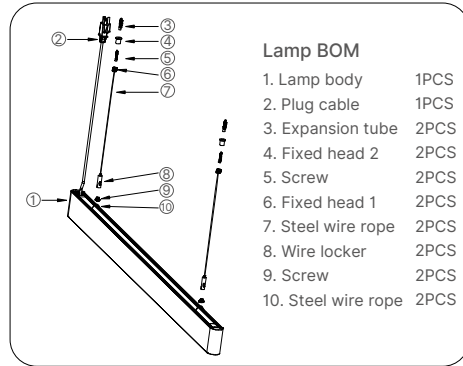

Step1: Tap "pencil symbol" button on top right corner

Step2: Select corresponding third-party voice services

How to control multiple lamps through APP?

Remote Button function

Installation

Exploded drawing of suspension installation

Suspension installation accessories drawing

Installation steps:

1. Plan the distance between the installation holes first, then drill 2 $\Phi 3.0\text{mm}$ and 1 $\Phi 7.0\text{mm}$ holes in the cement ceiling, and knock the rubber plug into the 2 $\Phi 3.0\text{MM}$ holes with a hammer.

2. Thread the screw through the fixed head 2 and use a Phillips screwdriver to lock the fixed head 2 in the rubber plug.

3. Rotate and tighten the assembled lamp with fixed head 1 and fixed head 2.

4. Install the steel wire rope on the lamp to the wire locker, and then twist the screws, and finally plug in the plug cable, the installation is complete.