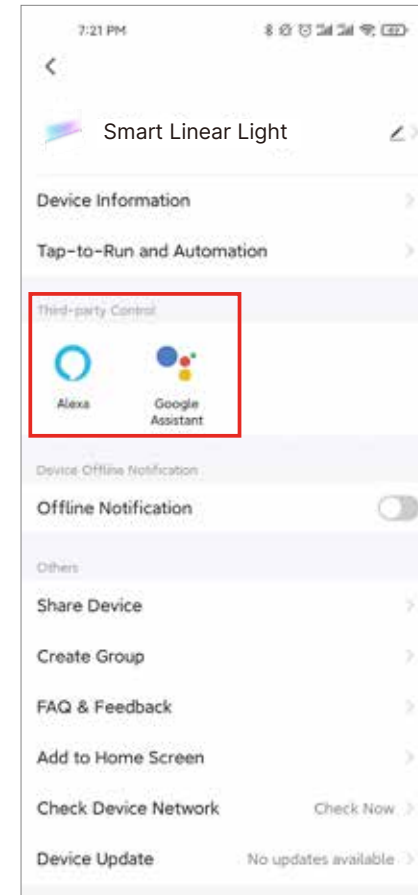

Step 2: Make sure the phone is connected to WiFi (only supports 2.4G WiFi network), turn on phone bluetooth and Location Access.

Step 3: Turn on the light, Long press remote control "OFF" key for 5 seconds to enter the network distribution mode, and the Silicone Striplight flashes, Tap "+" button on top right corner to add device

(Note: If the light does not blink or the remote does not work, please turn off the lamp and then switch it following the steps: ON-OFF-ON-OFF-ON until it's blinking rapidly.)

Step 4: Please follow the instructions on the APP interface to add the device by following

Step1

Step2

Step3

Step4

Control Device

RGBIC LED design, various intelligent dynamic switching modes, can provide a wonderful atmosphere feeling and 16 million customized colors.

How to use the third-party platform for voice control?

Step1: Tap "pencil symbol" button on top right corner

Step2: Select corresponding third-party voice services

How to control multiple lamps through APP?

Remote Button function

Installation

Exploded drawing of suspension installation