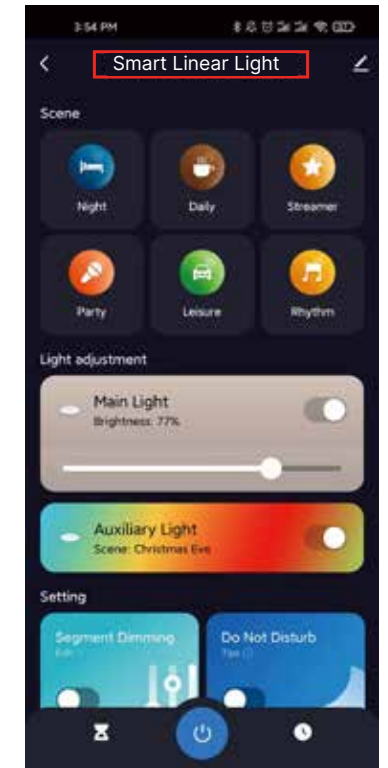

Step 2: Make sure the phone is connected to WiFi (only supports 2.4G WiFi network), turn on phone bluetooth and Location Access.

Step 3: Turn on the light, Long press remote control "OFF" key for 5 seconds to enter the network distribution mode, and the Silicone Striplight flashes, Tap "+" button on top right corner to add device

(Note: If the light does not blink or the remote does not work, please turn off the lamp and then switch it following the steps: ON-OFF-ON-OFF-ON until it's blinking rapidly.)

Step 4: Please follow the instructions on the APP interface to add the device by following

Step1

Step2

Step3

Step4

Control Device

RGBIC LED design, various intelligent dynamic switching modes, can provide a wonderful atmosphere feeling and 16 million customized colors.

How to use the third-party platform for voice control?

Step1: Tap "pencil symbol" button on top right corner

Step2: Select corresponding third-party voice services

How to control multiple lamps through APP?

Remote Button function

Installation

Exploded drawing of suspension installation