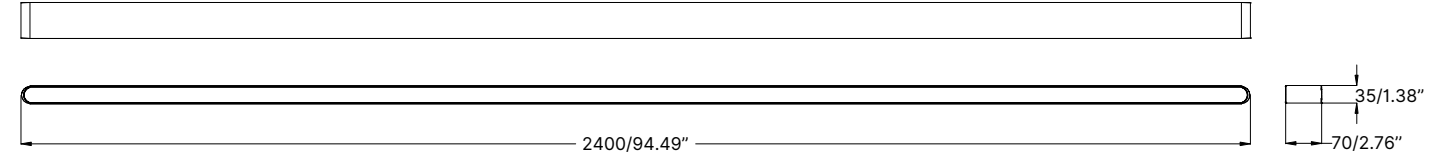

Dimensions (Unit:mm/inch)

2 Feet

6 Feet

4 Feet

8 Feet

Parameter

Model	Length	CCT	Lumens	Power	LED Type	Light Effect	Beam Angle	IP Grade	Input Voltage	CRI	PF
SC-SL3570UD-020-AW-02-02SE	2FT	2700K-6500K	1150lm(ww) 1320lm(nw) 1450lm(cw)	total:20W up:6W down:14W	up:3030RGB down:2835	100lm/w	70°(up) 110°(down)	IP40	100-277VAC 50/60Hz	≥90	0.9
SC-SL3570UD-036-AW-02-02SE	4FT	2700K-6500K	2350lm(ww) 2650lm(nw) 2900lm(cw)	total:36W up:8W down:28W							
SC-SL3570UD-045-AW-02-02SE	6FT	2700K-6500K	2900lm(ww) 3300lm(nw) 3600lm(cw)	total:45W up:10W down:35W							
SC-SL3570UD-060-AW-02-02SE	8FT	2700K-6500K	3650lm(ww) 4150lm(nw) 4550lm(cw)	total:60W up:16W down:44W							