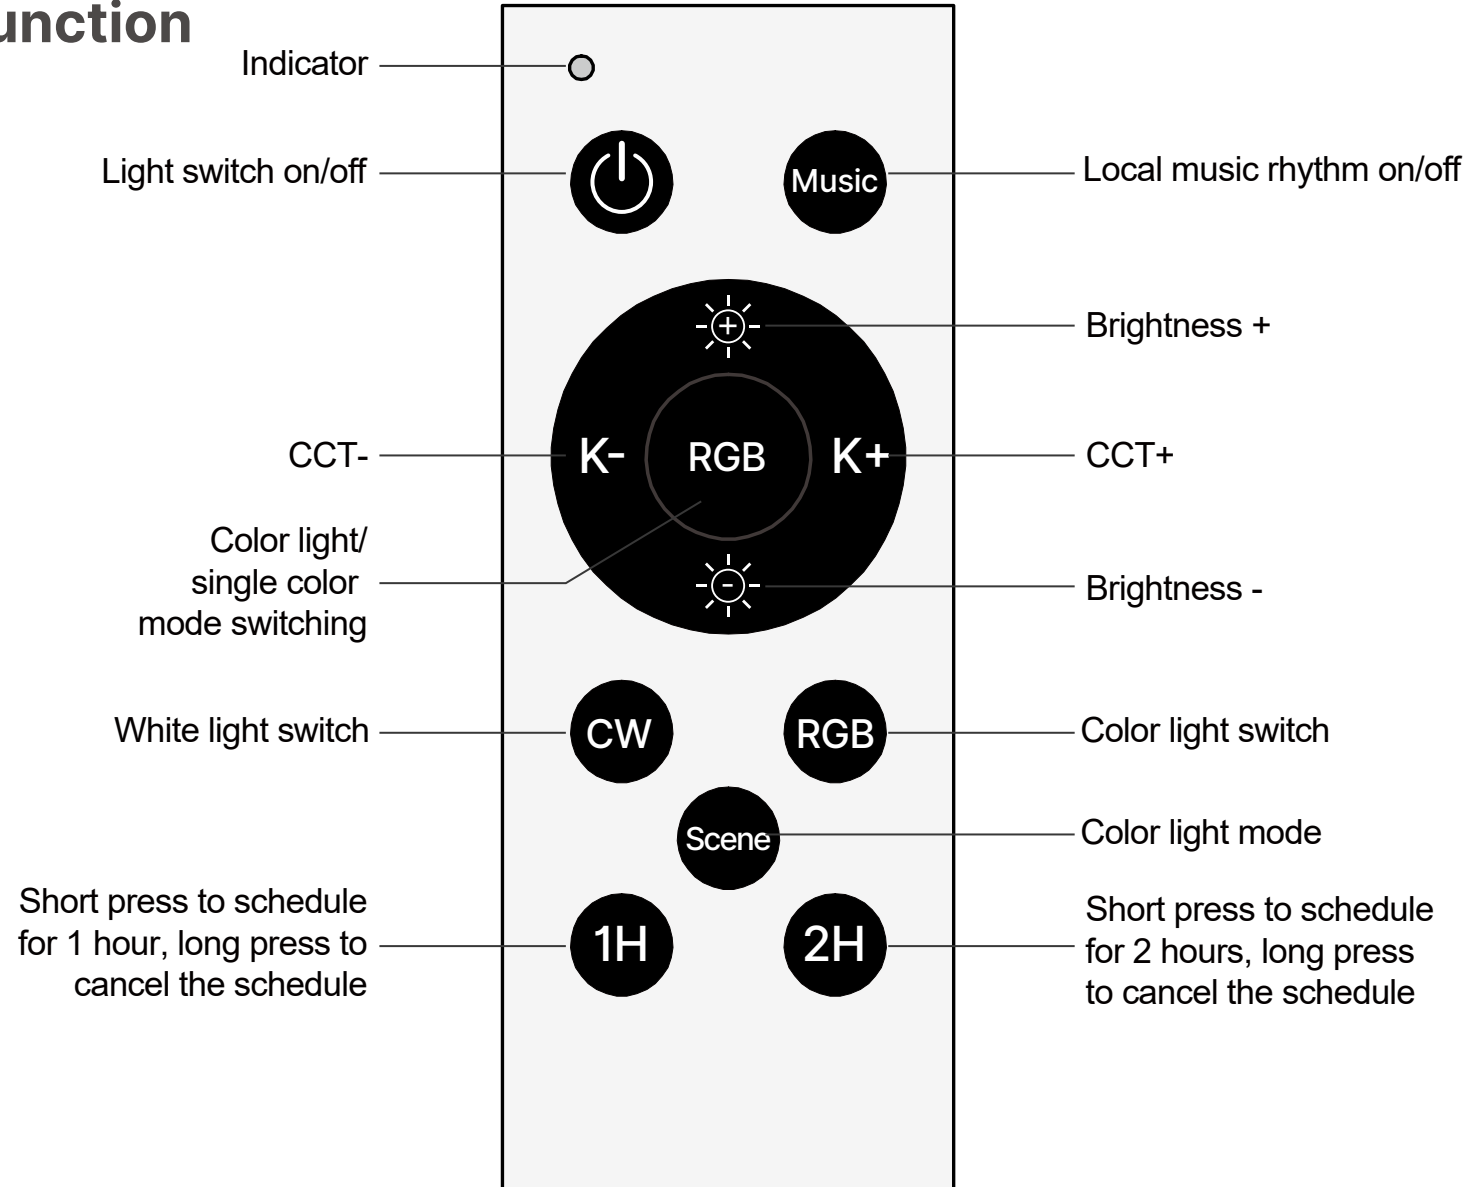

Step1

Step2

Step3

Step4

Control Device

RGBIC LED design, various intelligent dynamic switching modes, can provide a wonderful atmosphere feeling and 16 million customized colors.

How to use the third-party platform for voice control?

Step1: Tap "pencil symbol" button on top right corner

Step2: Select corresponding third-party voice services

How to control multiple lamps through APP?

Remote Button function

Installation

Exploded drawing of suspension installation

Suspension installation accessories drawing

Installation steps:

1. Plan the distance between the installation holes first, then drill 2 $\Phi 3.0\text{mm}$ and 1 $\Phi 7.0\text{mm}$ holes in the cement ceiling, and knock the rubber plug into the 2 $\Phi 3.0\text{MM}$ holes with a hammer.

2. Thread the screw through the fixed head 2 and use a Phillips screwdriver to lock the fixed head 2 in the rubber plug.

3. Rotate and tighten the assembled lamp with fixed head 1 and fixed head 2.

4. Install the steel wire rope on the lamp to the wire locker, and then twist the screws, and finally plug in the plug cable, the installation is complete.