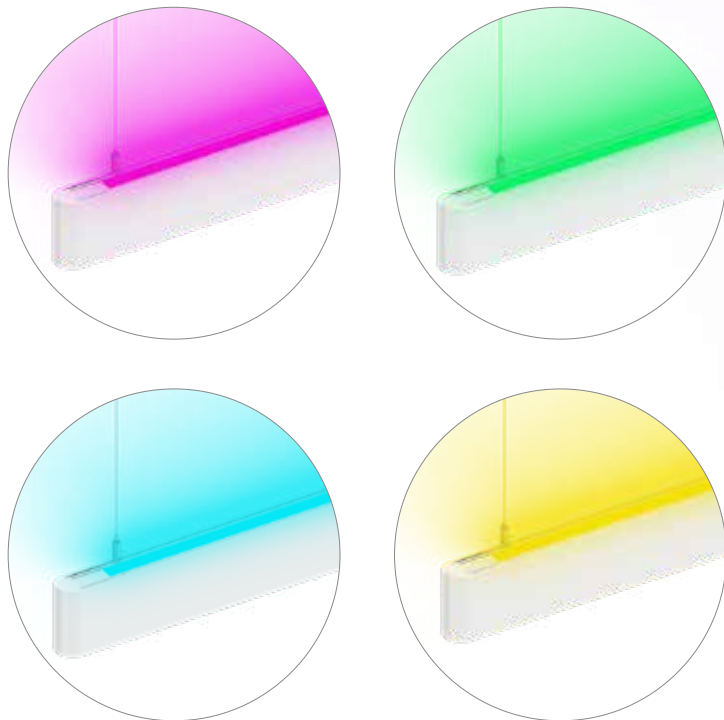

Indirect lighting 16 million colors, multiple modes available