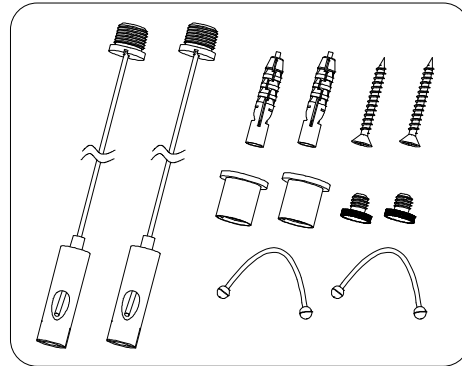

Step1: Tap "pencil symbol" button on top right corner

Step2: Select corresponding third-party voice services

How to control multiple lamps through APP?

Remote Button function

Installation

Exploded drawing of suspension installation

Suspension installation accessories drawing

Installation steps:

1. Plan the distance between the installation holes first, then drill 2 $\Phi 3.0\text{mm}$ and 1 $\Phi 7.0\text{mm}$ holes in the cement ceiling, and knock the rubber plug into the 2 $\Phi 3.0\text{MM}$ holes with a hammer.

2. Thread the screw through the fixed head 2 and use a Phillips screwdriver to lock the fixed head 2 in the rubber plug.

3. Rotate and tighten the assembled lamp with fixed head 1 and fixed head 2.

4. Install the steel wire rope on the lamp to the wire locker, and then twist the screws, and finally plug in the plug cable, the installation is complete.