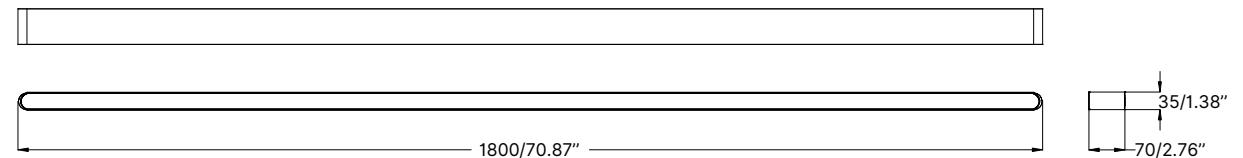

2. Thread the screw through the fixed head 2 and use a Phillips screwdriver to lock the fixed head 2 in the rubber plug.

3. Rotate and tighten the assembled lamp with fixed head 1 and fixed head 2.

4. Install the steel wire rope on the lamp to the wire locker, and then twist the screws, and finally plug in the plug cable, the installation is complete.

Dimensions (Unit:mm/inch)

2 Feet

6 Feet

4 Feet

8 Feet

Parameter

Model	Length	CCT	Lumens	Power	LED Type	Light Effect	Beam Angle	IP Grade	Input Voltage	CRI	PF
SC-SL3570UD-020-AW-02-02SE	2FT	2700K-6500K	1150lm(ww) 1320lm(nw) 1450lm(cw)	total:20W up:6W down:14W	up:3030RGB down:2835	100lm/w	70°(up) 110°(down)	IP40	100-277VAC 50/60Hz	≥90	0.9
SC-SL3570UD-036-AW-02-02SE	4FT	2700K-6500K	2350lm(ww) 2650lm(nw) 2900lm(cw)	total:36W up:8W down:28W							
SC-SL3570UD-045-AW-02-02SE	6FT	2700K-6500K	2900lm(ww) 3300lm(nw) 3600lm(cw)	total:45W up:10W down:35W							
SC-SL3570UD-060-AW-02-02SE	8FT	2700K-6500K	3650lm(ww) 4150lm(nw) 4550lm(cw)	total:60W up:16W down:44W							