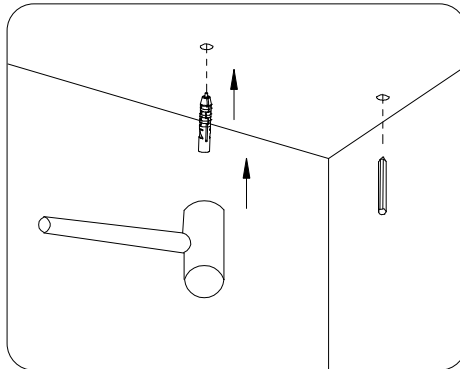

Step1: Tap "pencil symbol" button on top right corner

Step2: Select corresponding third-party voice services

How to control multiple lamps through APP?

Remote Button function

Installation

Exploded drawing of suspension installation

Suspension installation accessories drawing

Installation steps:

1. Plan the distance between the installation holes first, then drill 2 $\Phi 3.0\text{mm}$ and 1 $\Phi 7.0\text{mm}$ holes in the cement ceiling, and knock the rubber plug into the 2 $\Phi 3.0\text{MM}$ holes with a hammer.

2. Thread the screw through the fixed head 2 and use a Phillips screwdriver to lock the fixed head 2 in the rubber plug.

3. Rotate and tighten the assembled lamp with fixed head 1 and fixed head 2.

4. Install the steel wire rope on the lamp to the wire locker, and then twist the screws, and finally plug in the plug cable, the installation is complete.