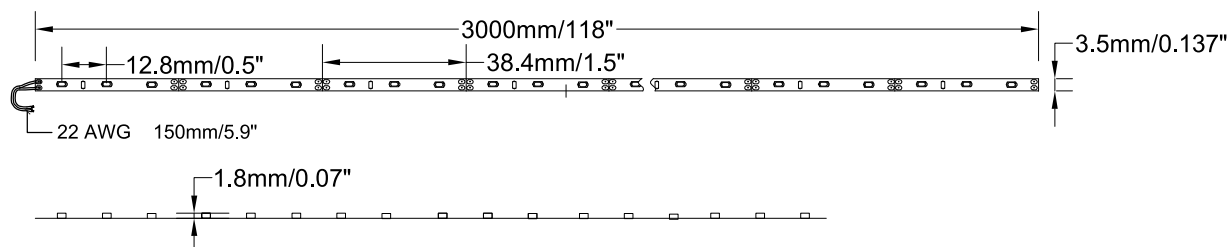

3.5mm Ultra-slim High Bright Flexible Strip

SC-ID35/IE35

Features:

1. 3020,3014 high bright LEDs;
2. 3.5mm ultra-narrow, suitable for different installation;
3. Three options: 78 LEDs/m(3020 LED), 90 LEDs/m, 120 LEDs/m(3014LED);
4. Different single color, 12V DC, 3m/reel, IP20;
5. Each section can be cut;
6. TUV,CE,RoHS compliant.

Application:

Suitable for advertising display, backlight, architecture decoration, indoor bar, dance hall, wine cabinet, floor, ceiling ,etc.

Technical parameters :

Model	Width (mm)	Max.Length (m)	Min.Length (mm)	LED Type	LED Qty. (pcs/m)	DC Voltage (V)	Max. Power (w/m)	Luminous Flux (lm/m)
SC-ID35-W	3.5	3	12.8	3020	78	12	12.4	990
SC-ID35-NW								980
SC-ID35-WW								940
SC-IE35-90-W	3.5	3	11.11	3014	90	12	11.0	950
SC-IE35-90-NW								940
SC-IE35-90-WW								900
SC-IE35-120-W	3.5	3	8.3	3014	120	12	14.4	1200
SC-IE35-120-NW								1150
SC-IE35-120-WW								1100

Dimension (Unit:mm):

SC-ID35

SC-IE35-90

SC-IE35-120

! Notice :

1. Install on flame-retardant surface with thickness >2mm;
2. Please read the specification carefully, make sure using environment conform to conditions in specification;
3. Please confirm input voltage before use, and disconnect power;
4. The serial connection length can't exceed 3 m;
5. Cut the strip according logo.