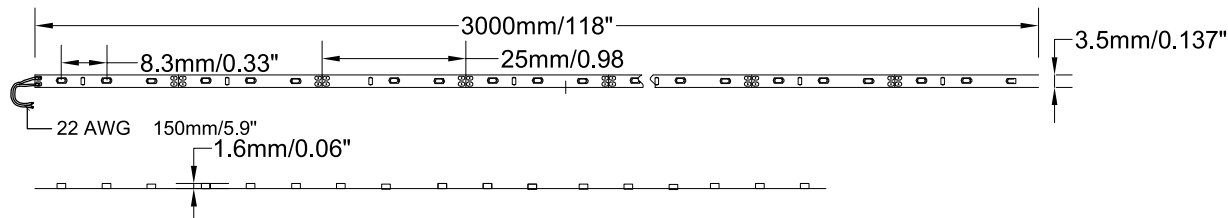

3.5mm Ultra-slim High Bright Flexible Strip

SC-ID35/IE35

Features:

1. 3020,3014 high bright LEDs;
2. 3.5mm ultra-narrow, suitable for different installation;
3. Three options: 78 LEDs/m(3020 LED), 90 LEDs/m, 120 LEDs/m(3014LED);
4. Different single color, 12V DC, 3m/reel, IP20;
5. Each section can be cut;
6. TUV,CE,RoHS compliant.

Application:

Suitable for advertising display, backlight, architecture decoration, indoor bar, dance hall, wine cabinet, floor, ceiling ,etc.

Technical parameters :

Model	Width (mm)	Max.Length (m)	Min.Length (mm)	LED Type	LED Qty. (pcs/m)	DC Voltage (V)	Max. Power (w/m)	Luminous Flux (lm/m)
SC-ID35-W	3.5	3	12.8	3020	78	12	12.4	990
SC-ID35-NW								980
SC-ID35-WW								940
SC-IE35-90-W	3.5	3	11.11	3014	90	12	11.0	950
SC-IE35-90-NW								940
SC-IE35-90-WW								900
SC-IE35-120-W	3.5	3	8.3	3014	120	12	14.4	1200
SC-IE35-120-NW								1150
SC-IE35-120-WW								1100

Dimension (Unit:mm):

SC-ID35

SC-IE35-90

SC-IE35-120

! Notice :

1. Install on flame-retardant surface with thickness >2mm;
2. Please read the specification carefully, make sure using environment conform to conditions in specification;
3. Please confirm input voltage before use, and disconnect power;
4. The serial connection length can't exceed 3 m;
5. Cut the strip according logo.