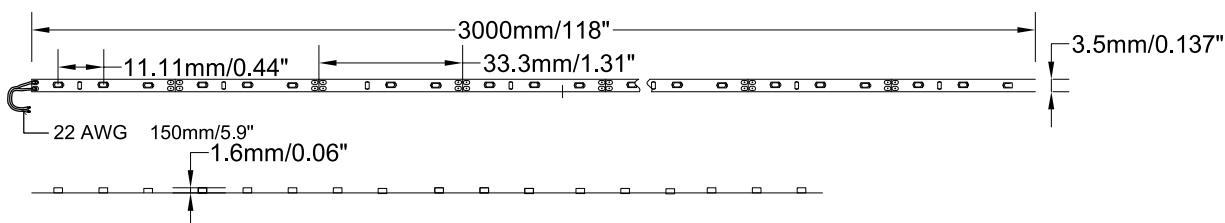

3.5mm Ultra-slim High Bright Flexible Strip

SC-ID35/IE35

Features:

1. 3020,3014 high bright LEDs;
2. 3.5mm ultra-narrow, suitable for different installation;
3. Three options: 78 LEDs/m(3020 LED), 90 LEDs/m, 120 LEDs/m(3014LED);
4. Different single color, 12V DC, 3m/reel, IP20;
5. Each section can be cut;
6. TUV,CE,RoHS compliant.

Application:

Suitable for advertising display, backlight, architecture decoration, indoor bar, dance hall, wine cabinet, floor, ceiling ,etc.

Technical parameters :

Model	Width (mm)	Max.Length (m)	Min.Length (mm)	LED Type	LED Qty. (pcs/m)	DC Voltage (V)	Max. Power (w/m)	Luminous Flux (lm/m)
SC-ID35-W	3.5	3	12.8	3020	78	12	12.4	990
SC-ID35-NW								980
SC-ID35-WW								940
SC-IE35-90-W	3.5	3	11.11	3014	90	12	11.0	950
SC-IE35-90-NW								940
SC-IE35-90-WW								900
SC-IE35-120-W	3.5	3	8.3	3014	120	12	14.4	1200
SC-IE35-120-NW								1150
SC-IE35-120-WW								1100

Dimension (Unit:mm):

SC-ID35

SC-IE35-90

SC-IE35-120

! Notice :

1. Install on flame-retardant surface with thickness >2mm;
2. Please read the specification carefully, make sure using environment conform to conditions in specification;
3. Please confirm input voltage before use, and disconnect power;
4. The serial connection length can't exceed 3 m;
5. Cut the strip according logo.