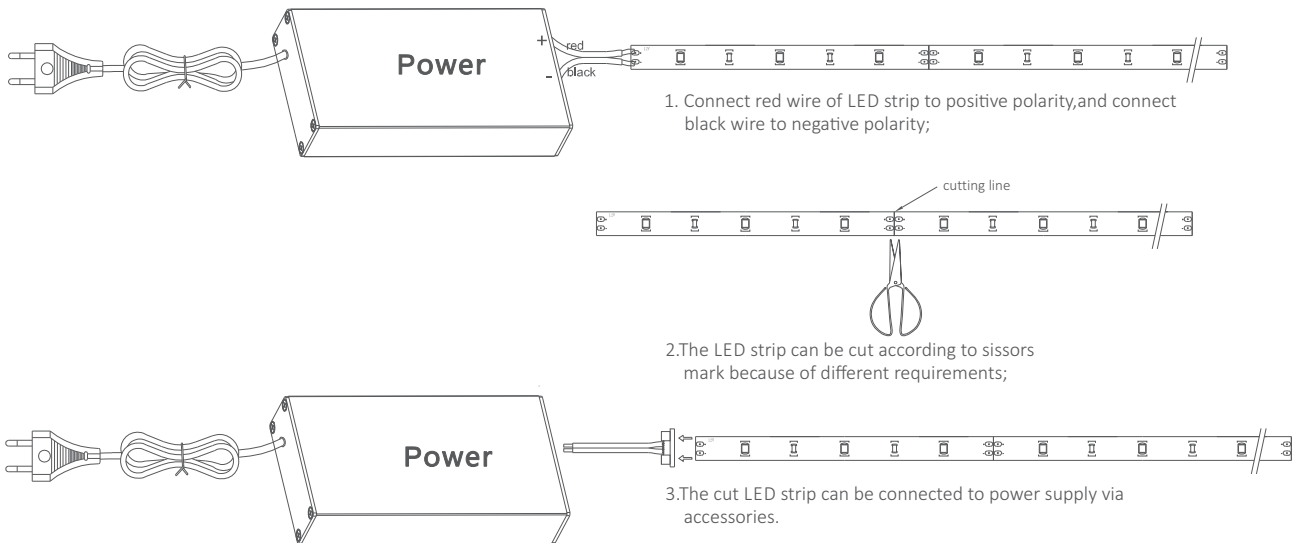

Wiring diagram