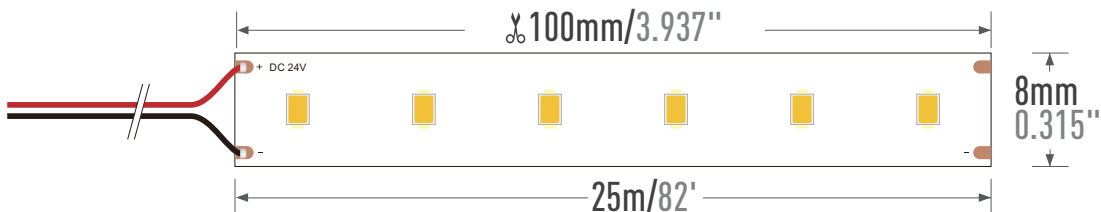

Features

- 2835 assembled LEDs.
- Built-in IC, constant current design. Standard constant voltage driver.
- Maximum connection length is 25m.
- The LED strip can be cut to meet requirements of different length.
- CE, RoHS, 5 years warranty.
- Different IP grades can meet the requirements in different environments.
- No resistor, fancy appearance.

Application

- Stage lighting;
- Festival, activities, exhibition lighting, etc;
- Backlight of signage;
- Contour lighting;
- LED luminous characters;
- Landscape decoration lighting.

Technical parameters

Model	Color	Lumen (lm/m)	LED CCT Range	LED Type	LED Qty. (leds /m)	Beam angle (degree)	DC Voltage (V)	Rated Watt (w/m)	IP	CRI
SC-2835CC-XX	W	390	W(6000-6500K)	2835	60	120	24	4.0	20/65/68	80
	NW	380	NW(3800-4200K)							
	WW	370	WW(2900-3100K)							
	SWW	360	SWW(2300-2500K)							

SC-2835CC-XX	SC-AT8-2835CC-XX	IP65	all-covered single-sided silicon extrusion	
	SC-SF-2835CC-XX	IP68	Silicon extrusion and glued	

Dimensions

SC-2835CC-XX-24V