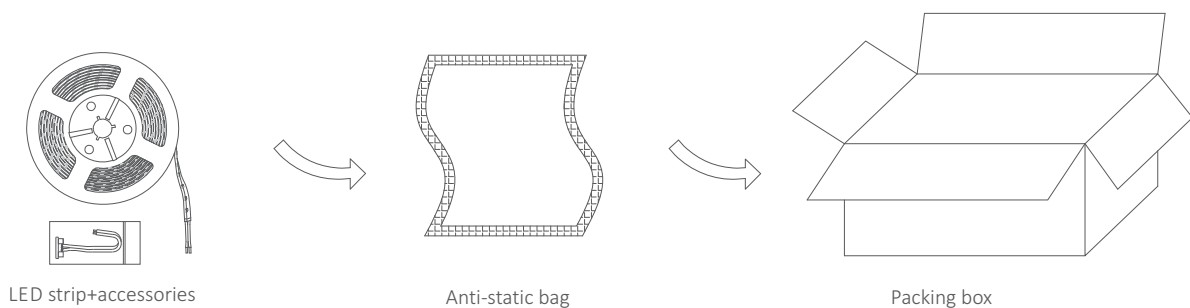

Packaging information

Installation requirement

- The LED strip and accessories can't be squeezed or folded.
- PCB conductive parts can't be damaged when installation.
- Installation must conform to electrical safety standard. The LED strip can only be installed by professionals.
- Ensure power supply transform operating load with transformer.
- When install on metal or conductor surface, insulation protection need to be provided to the contact area.
- Observe positive and negative polarity, ensure correct connection to avoid damaging LED strip.
- When installation, please prevent static electricity.
- The product need anti-corrosion environment, such as, avoiding damp, water drop or other adverse elements.

Yijia Industrial Park, Fuqian Road, Guanlan Town, LongHua, Shenzhen, Guangdong, China

Tel:+86-755-27608650
Fax:+86-755-27608651
www.signcomplex.com
sales@signcomplex.com