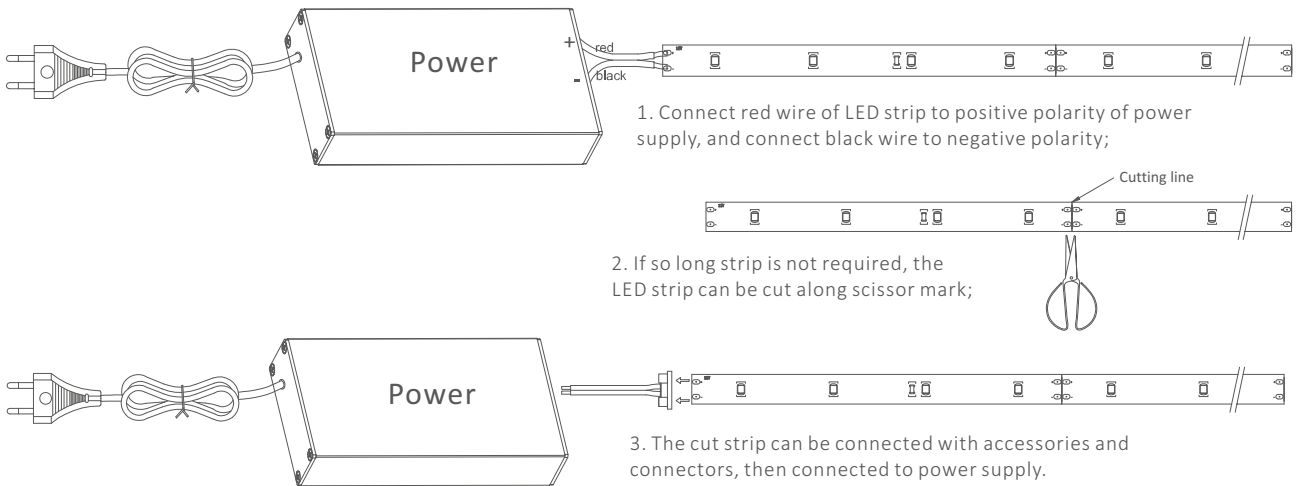

Wiring diagram