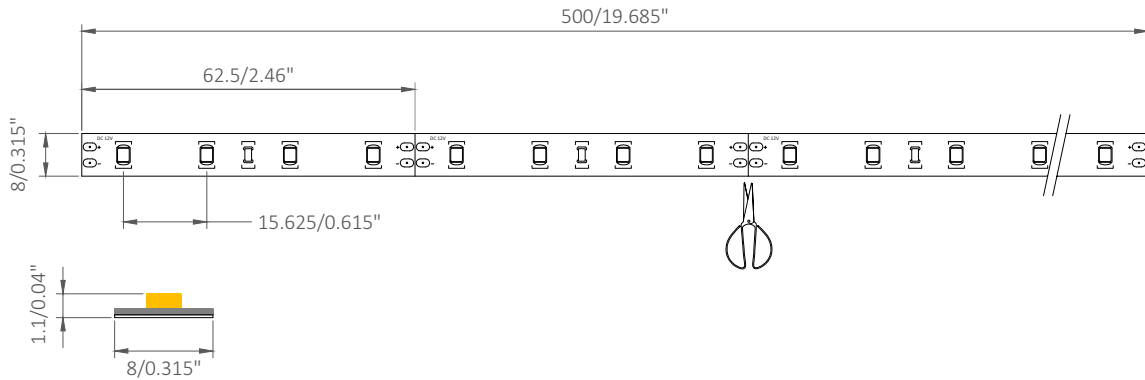

Dimension(Unit:mm/inch)

SC-2835IT-64-PXX-12