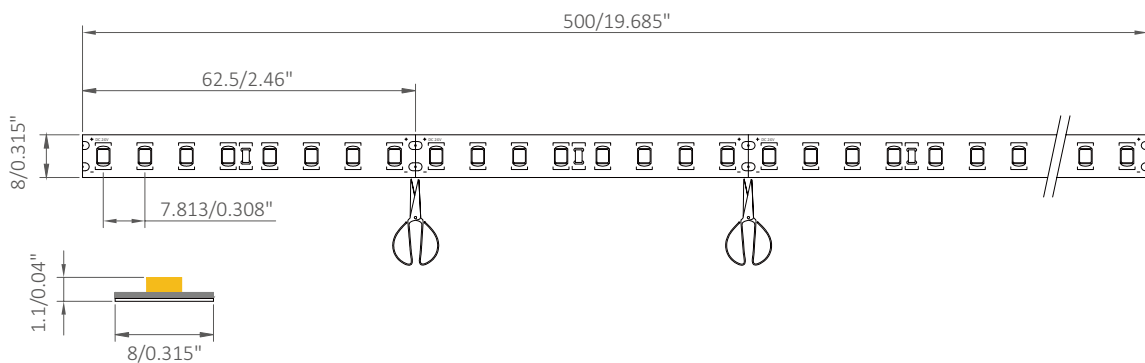

SC-2835IT-128-PXX-24