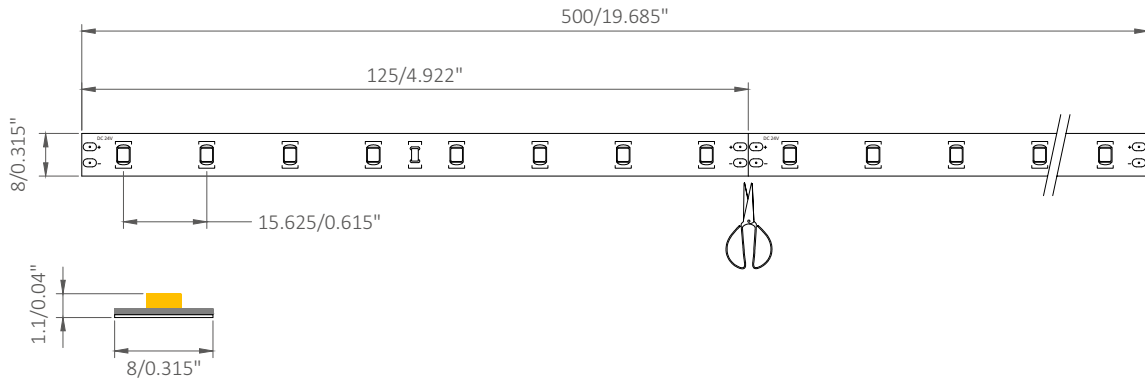

SC-2835IT-64-PXX-24