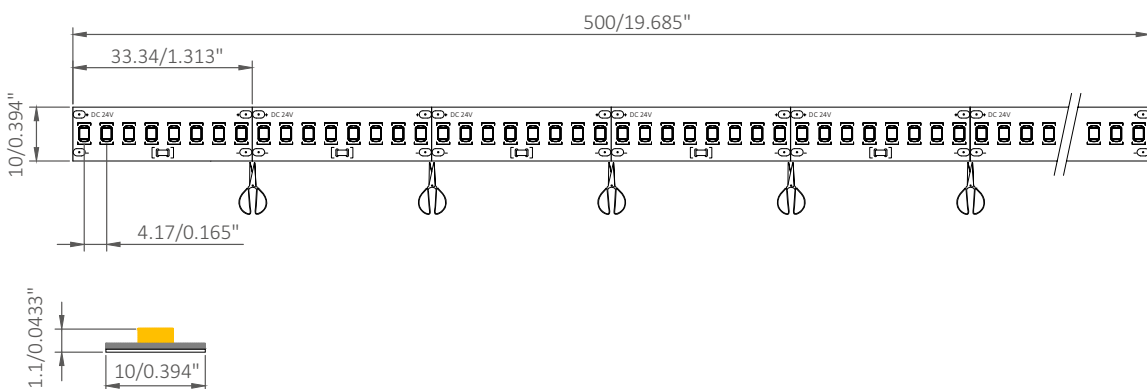

SC-2835IT-24D-PXX-24