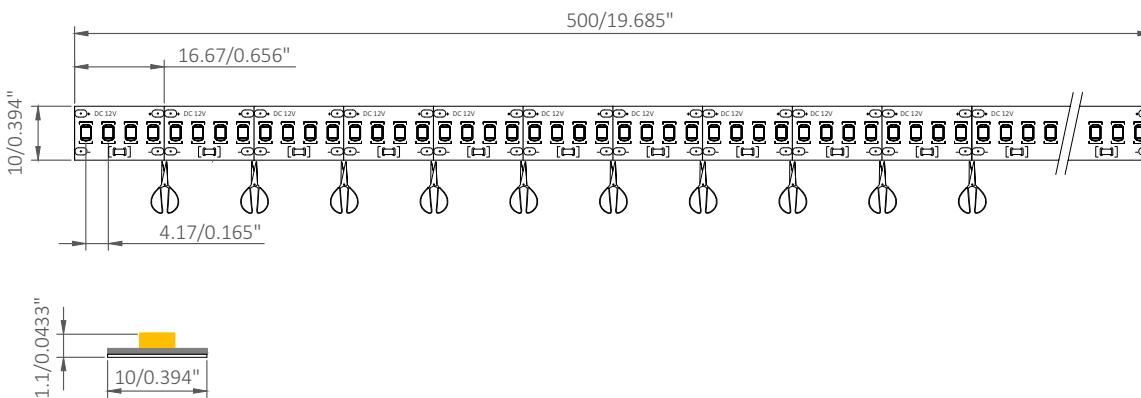

SC-2835IT-24D-PXX-12