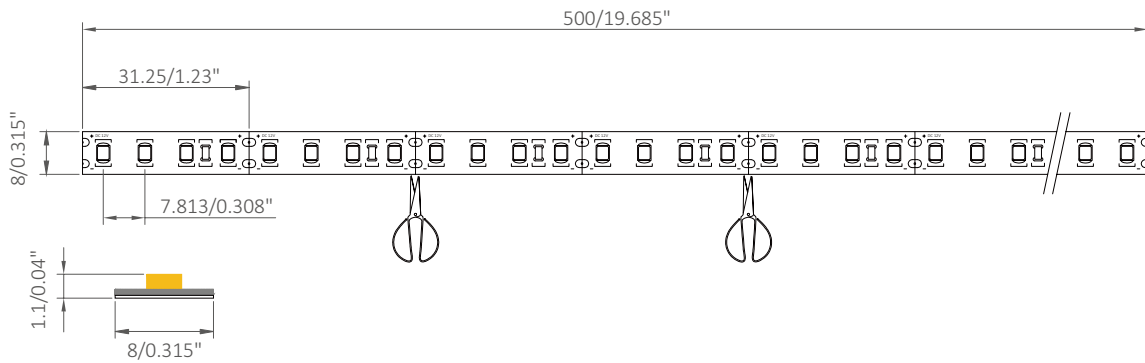

SC-2835IT-128-PXX-12