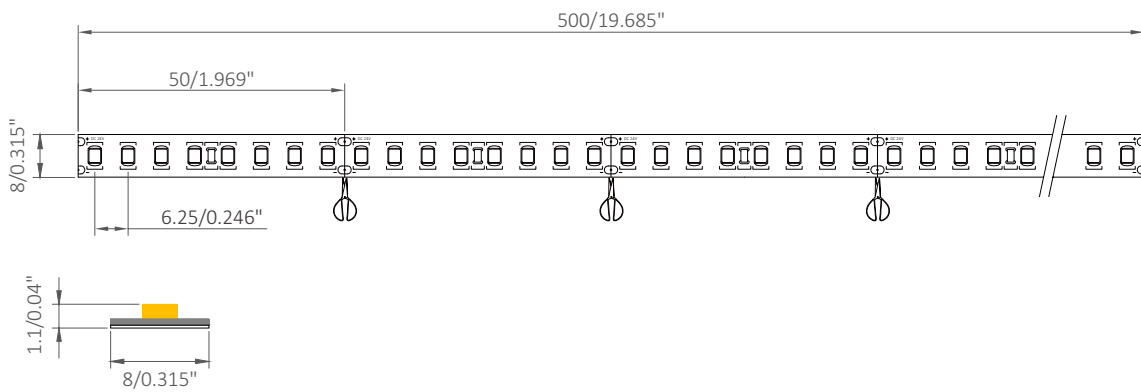

SC-2835IT-16D-PXX-24