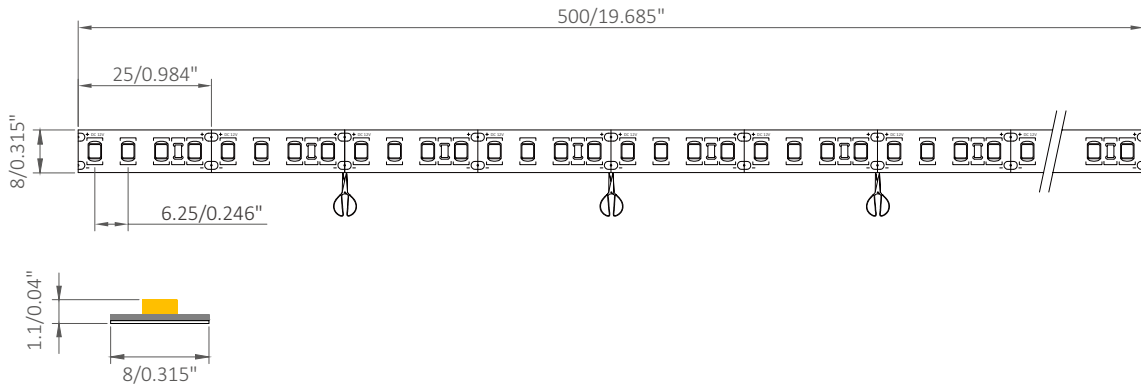

SC-2835IT-16D-PXX-12